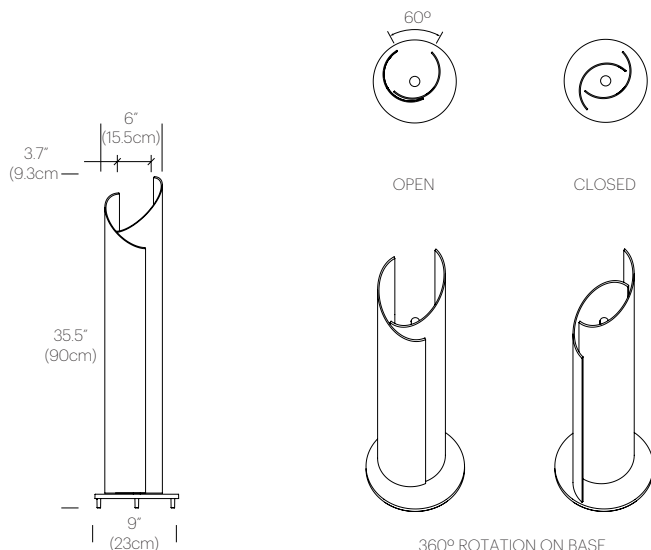

## PACKAGING WEIGHT AND DIMENSIONS

Vella Table:	16.5LBS	38.5" X 10.75" X 10.5"
	9.2KGS	97.8cm X 27.3cm X 26.7cm

## DIMENSIONS

VELLA TABLE

## DIMENSIONS