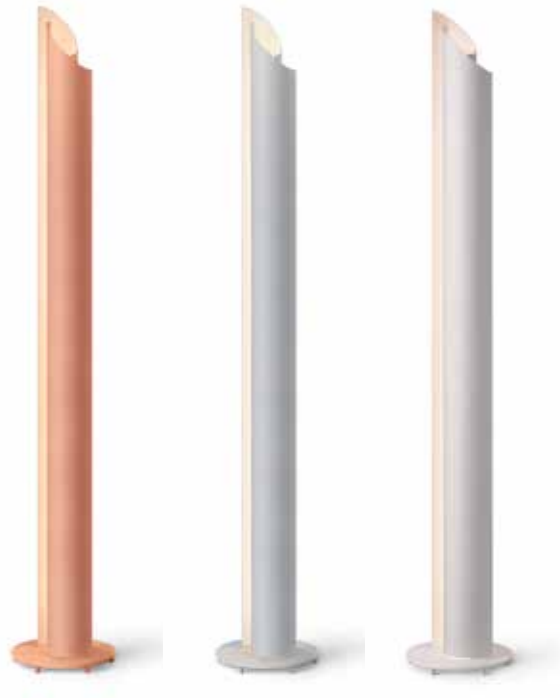

VELLA FLOOR

DESCRIPTION

The new Vella series is a dynamic family of luminaires designed to be completely adjustable via two independently swiveling louvers, inviting the user to sculpt light and shadow. Vella's sweeping curved aluminum form subtly captures and releases light from within to wash wall and floor, creating just the right mood in any room. The lamp employs state-of-the-art, warm-white LED technology, with full range dimming capabilities. Both sophisticated and playful, Vella is suited to perfectly complement all indoor environments.

FIXTURE TYPE

Floor

LIGHT SOURCE

(120x) High-output LED array

PRODUCT CODES

Vella Floor White	VELL FLR WHT
Vella Floor Dove Grey	VELL FLR GRY
Vella Floor Clay	VELL FLR CLY

LIGHT CONTROL

In line dimmer switch

FEATURES

- 360 degree rotation on base
- 2 independently moveable louvers

SPECIFICATIONS

- Voltage: 120 or 220V
- Power consumption: 20W
- Color temperature: 2700K
- Luminosity: 1600 Lumens
- Luminaire efficacy: 80 Lumens/Watt
- Cord length: 8' (244cm)
- 1 year warranty
- Patent pending
- Design: John August

CERTIFICATIONS

ETL, CE, RoHS

PACKAGING WEIGHT AND DIMENSIONS

Vella Floor:	36.4LBS	76" X 15.2" X 13.6"
	16.5KGS	193cm X 38.6cm X 34.5cm

NOTES

Custom requests can be considered on volume orders