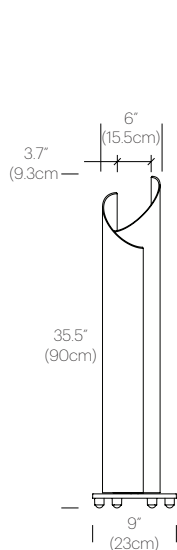

## SPECIFICATIONS

- Voltage: 120V or 240V 50-60Hz
- Power consumption: 12.5W
- Luminosity: 1050 Lumens
- Luminaire efficacy: 84 Lumens/Watt
- Cable length: 6' (244cm)
- 1 year warranty
- Patent number: D774,238

## PACKAGING WEIGHT AND DIMENSIONS

Vella Table:	16.5LBS	38.5" X 10.75" X 10.5"
	9.2KGS	97.8cm X 27.3cm X 26.7cm

## DIMENSIONS

VELLA TABLE

## DIMENSIONS