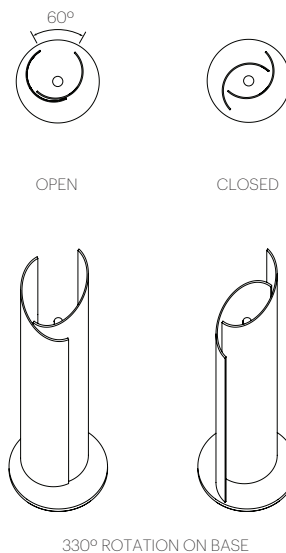

## SPECIFICATIONS

- Voltage: 120V or 240V 50-60Hz
- Power consumption: 12.5W
- Luminosity: 1050 Lumens
- Luminaire efficacy: 84 Lumens/Watt
- Cable length: 6' (244cm)
- 1 year warranty
- Patent number: D774,238

## PACKAGING WEIGHT AND DIMENSIONS

Vella Table:	16.5LBS	38.5" X 10.75" X 10.5"
	9.2KGS	97.8cm X 27.3cm X 26.7cm

## DIMENSIONS

VELLA TABLE

## DIMENSIONS