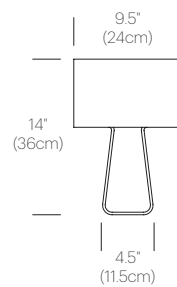

CERTIFICATIONS

PACKAGING WEIGHT AND DIMENSIONS

TT 14:	3.55LBS	16" X 11" X 5.5"
	1.6KGS	41cm X 28cm X 14cm
TT 21:	9.45LBS	23" X 16" X 8"
	4.3KGS	58cm X 41cm X 20cm
TT 27:	18.6LBS	29" X 21" X 12.5"
	8.4KGS	74cm X 53cm X 32cm

CERTIFICATIONS

PACKAGING WEIGHT AND DIMENSIONS

TT 14:	3.55LBS	16" X 11" X 5.5"
	1.6KGS	41cm X 28cm X 14cm

NOTES

Custom requests can be considered on volume orders

FINISHES

WHITE/
GREEN

WHITE/
HOT PINK

WHITE/
YELLOW

WHITE/
SKY BLUE

WHITE/
COBALT

WHITE/
RUBY RED

DIMENSIONS

TUBE TOP COLOR

TUBE TOP FLOOR

DESCRIPTION

CERTIFICATIONS

PACKAGING WEIGHT AND DIMENSIONS

TT 60:	47.25LBS	63" X 20" X 12"
	21.4KGS	160cm X 51cm X 30cm

NOTES

Custom requests can be considered on volume orders

FINISHES

WHITE/
CLEAR

WHITE/
CHARCOAL