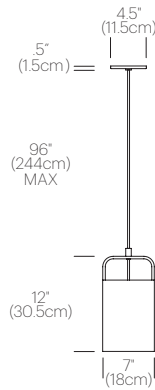

CERTIFICATIONS

PACKAGING WEIGHT AND DIMENSIONS

TT 60:	47.25LBS	63" X 20" X 12"
	21.4KGS	160cm X 51cm X 30cm

NOTES

Custom requests can be considered on volume orders

FINISHES

WHITE/
CLEAR

WHITE/
CHARCOAL

CERTIFICATIONS

UL listed components

PACKAGING WEIGHT AND DIMENSIONS

TTP 7:	5.5LBS	16" X 10.5" X 9.5"
	2.5KGS	41cm X 27cm X 24cm
TTP 14:	9.45LBS	21" X 12.5" X 19"
	4.3KGS	53cm X 32cm X 48cm
TTP 18:	12.85LBS	21" X 12.5" X 19"
	5.8KGS	53cm X 32cm X 48cm
TTP 36:	20LBS	38" X 11.5" X 15.5"
	9.1KGS	97cm X 29cm X 39cm

NOTES

Custom requests can be considered on volume orders

FINISHES

WHITE/
CLEAR

DIMENSIONS

TUBE TOP PENDANT 7

TUBE TOP PENDANT 14

TUBE TOP PENDANT 18