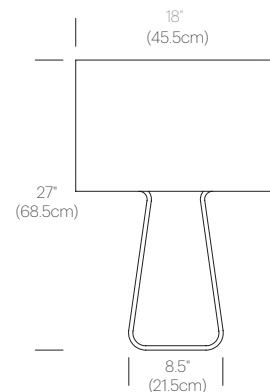

CERTIFICATIONS

PACKAGING WEIGHT AND DIMENSIONS

TT 14:	3.55LBS	16" X 11" X 5.5"
	1.6KGS	41cm X 28cm X 14cm
TT 21:	9.45LBS	23" X 16" X 8"
	4.3KGS	58cm X 41cm X 20cm
TT 27:	18.6LBS	29" X 21" X 12.5"
	8.4KGS	74cm X 53cm X 32cm

NOTES

Custom requests can be considered on volume orders

FINISHES

DIMENSIONS

TUBE TOP 14

TUBE TOP 21

TUBE TOP 27

TUBE TOP COLORS

CERTIFICATIONS

PACKAGING WEIGHT AND DIMENSIONS

TT 14:	3.55LBS	16" X 11" X 5.5"
	1.6KGS	41cm X 28cm X 14cm

NOTES

Custom requests can be considered on volume orders

FINISHES

WHITE/
GREEN

WHITE/
HOT PINK