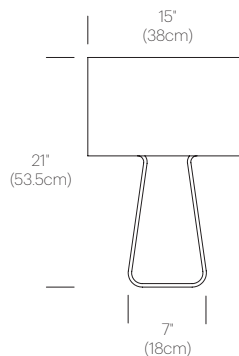

CERTIFICATIONS

PACKAGING WEIGHT AND DIMENSIONS

TT 14:	3.55LBS	16" X 11" X 5.5"
	1.6KGS	41cm X 28cm X 14cm
TT 21:	9.45LBS	23" X 16" X 8"
	4.3KGS	58cm X 41cm X 20cm
TT 27:	18.6LBS	29" X 21" X 12.5"
	8.4KGS	74cm X 53cm X 32cm

NOTES

Custom requests can be considered on volume orders

FINISHES

DIMENSIONS

TUBE TOP 14

TUBE TOP 21

TUBE TOP 27

TUBE TOP COLORS

CERTIFICATIONS

PACKAGING WEIGHT AND DIMENSIONS

TT 14:	3.55LBS	16" X 11" X 5.5"
	1.6KGS	41cm X 28cm X 14cm

NOTES

Custom requests can be considered on volume orders

FINISHES

WHITE/
GREEN

WHITE/
HOT PINK