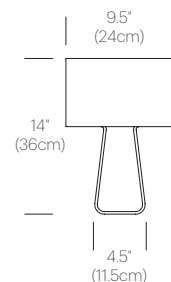

CERTIFICATIONS

PACKAGING WEIGHT AND DIMENSIONS

TT 14:	3.55LBS	16" X 11" X 5.5"
	1.6KGS	41cm X 28cm X 14cm
TT 21:	9.45LBS	23" X 16" X 8"
	4.3KGS	58cm X 41cm X 20cm
TT 27:	18.6LBS	29" X 21" X 12.5"
	8.4KGS	74cm X 53cm X 32cm

NOTES

Custom requests can be considered on volume orders

FINISHES

DIMENSIONS

TUBE TOP 14

TUBE TOP 21

TUBE TOP 27

TUBE TOP COLORS

CERTIFICATIONS

PACKAGING WEIGHT AND DIMENSIONS

TT 14:	3.55LBS	16" X 11" X 5.5"
	1.6KGS	41cm X 28cm X 14cm

NOTES

Custom requests can be considered on volume orders

FINISHES

WHITE/
GREEN

WHITE/
HOT PINK