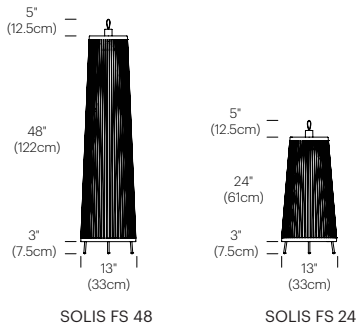

DESIGNER

Carmine Deganello 2009 / 2010

MATERIALS

- Polyester fabric shade
- Nickel-chrome steel hardware
- Fabric cord

FEATURES

- Full range dim
- Ships flat-packed

SPECIFICATIONS

- Voltage: 120 or 220V 50/60Hz
- Fire retardant polyester fabric
- Cord length: 16' (488cm)
- 1 year warranty
- Certifications: UL listed components

BULB TYPE

- (1x) E26-60W-PAR30 NSP bulb

DIMENSIONS

SOLIS PENDANT (WALL + CEILING)

SOLIS FREESTANDING

FINISH OPTIONS

SOLIS

White