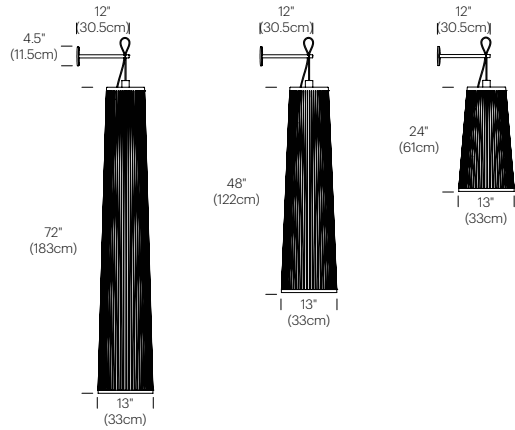

Pablo®

SOLIS

SOLIS

DESCRIPTION

Solis is an innovatively simple and elegant suspension lamp that can be used as a pendant, hung from a wall, or as a freestanding portable luminaire to create a distinctive ambiance. The resulting piece is an engaging blend of light and shadow, casting shimmering rays and radiating patterns onto a space.

DESIGNER

Carmine Deganello 2009 / 2010

MATERIALS

- Polyester fabric shade
- Nickel-chrome steel hardware
- Fabric cord

FEATURES

- Full range dim
- Ships flat-packed

SPECIFICATIONS

- Voltage: 120 or 220V 50/60Hz
- Fire retardant polyester fabric
- Cord length: 16' (488cm)
- 1 year warranty
- Certifications: UL listed components

BULB TYPE

- (1x) E26-60W-PAR30 NSP bulb

DIMENSIONS

SOLIS PENDANT (WALL + CEILING)

SOLIS FREESTANDING

FINISH OPTIONS

SOLIS

White