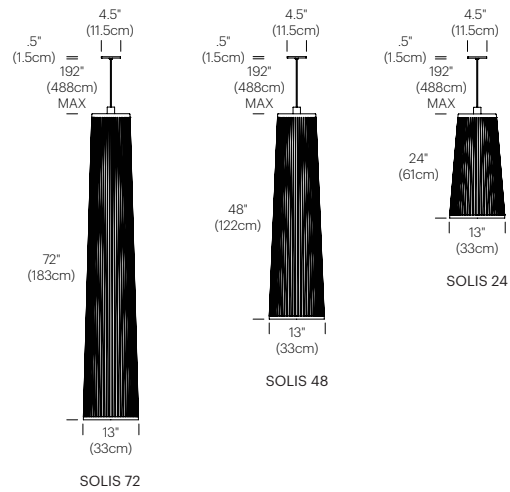

Pablo®

SOLIS

SOLIS

DESCRIPTION

Solis is an innovatively simple and elegant suspension lamp that can be used as a pendant, hung from a wall, or as a freestanding portable luminaire to create a distinctive ambiance. The resulting piece is an engaging blend of light and shadow, casting shimmering rays and radiating patterns onto a space.

DESIGNER

Carmine Deganello 2009 / 2010

MATERIALS

- Polyester fabric shade
- Nickel-chrome steel hardware
- Fabric cord

FEATURES

- Full range dim
- Ships flat-packed

SPECIFICATIONS

- Voltage: 120 or 220V 50/60Hz
- Fire retardant polyester fabric
- Cord length: 16' (488cm)
- 1 year warranty
- Certifications: UL listed components

BULB TYPE

- (1x) E26-60W-PAR30 NSP bulb

DIMENSIONS

SOLIS PENDANT (WALL + CEILING)

SOLIS FREESTANDING

FINISH OPTIONS

SOLIS

White