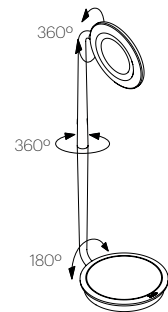

CERTIFICATIONS

PACKAGING WEIGHT AND DIMENSIONS

Pixo:	3.45LBS	17" X 9.5" X 2"
	1.6KGS	43cm X 24cm X 5cm

NOTES

Occupancy sensor model available upon request
Custom requests can be considered on volume orders

DIMENSIONS

PIXO

6"
(15cm)

16.5"
(42cm)

5"
(12.5cm)

PIXO WALL

DESCRIPTION

Pixo offers maximum utility in a minimal footprint. The compact and efficient LED task light is highly adjustable, allowing you to focus warm, glare-free light where you need it most. For added convenience, the elegant form factor features full-range dimming via its easy to use optical switch. The base integrates a USB port for charging mobile devices. Pixo now offers an expansive array of expressive and sophisticated colors to suit every discerning taste.

FIXTURE TYPE

Table

LIGHT SOURCE

(78x) High-output LED array

PRODUCT CODES

Pixo Wall Hard-wired (White):	PIXO WAL WHT
Pixo Wall Pin-up (White):	PIXO WAL WHT

LIGHT CONTROL

Full range dim control 100%-10%

CERTIFICATIONS

PACKAGING WEIGHT AND DIMENSIONS

Pixo Wall:	3.45LBS	17" X 9.5" X 2"
	1.6KGS	43cm X 24cm X 5cm

NOTES

Additional finishes can be considered on volume orders

FINISHES

WHITE

DIMENSIONS