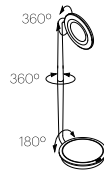

DIMENSIONS

PIXO