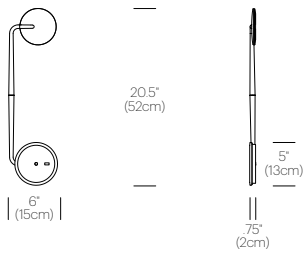

Pablo®

DIMENSIONS

PIXO

PIXO WALL

FINISH OPTIONS

PIXO

White

Silver

USB CHARGING PORT

FULL RANGE OPTICAL SWITCH

(table model only)

Pablo®

888 MARIN STREET SAN FRANCISCO, CA 94124
PABLODESIGNS.COM