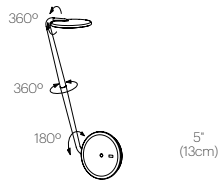

PIXO WALL

FINISH OPTIONS

PIXO

White

Silver

Graphite

Azure

Glow

Orange

White /
Brass

PIXO WALL

White