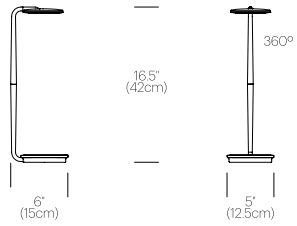

SPECIFICATIONS

- Voltage: 120-240V 60Hz
- Power consumption: 6W MAX
- Color temperature: 3000K
- Luminosity: 285 Lumens
- Luminaire efficacy: 50 Lumens/Watt
- Color Rendition Index: 90 CRI
- 50K hour lifespan
- Cord length: 6' (182cm)
- Global multi-plug adapter available
- 1 year warranty
- Certifications: ETL, CE, RoHS

Pablo®

DIMENSIONS

PIXO

PIXO WALL

FINISH OPTIONS

PIXO

White

Silver