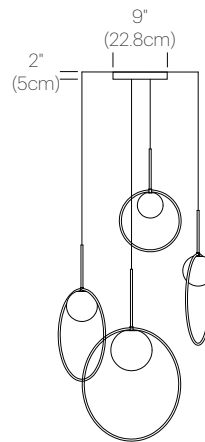

Bola's elegant reflective ring and globe design can be suspended in a variety of custom arrangements in round and liner configurations. With Bola Multi-Light, up to 11 lamps can be grouped together in a variety of mixed ring sizes to form stunning luminaire displays. Both size and shape of the grouping is controlled by lamp quantity and positioning relative to the Multi-Light canopy. Swag mounts are provided to extend the lights out into space along with an ample cord length of 8.9' (270cm) to offer a wide array of unique solution.

FEATURES

Fully Dimmable

Ring Options: 12"(30cm), 18"(46cm), 22"(56cm)

SPECIFICATIONS

Voltage: 120-277V 50/60Hz

Power Consumption: 6W (12", 18"), 12W (22"), 20W (32")

Color Temperature: 2700K - 1800K (Dim-to-Warm)

Cord Length: 8.9' (2.9m) (Field cuttable)

1 year warranty

CERTIFICATIONS

PACKAGING WEIGHT AND DIMENSIONS

BOLA 12 HALO	4LBS	13.25" X 13" X 7.25"
	1.8KG	34cm X 33cm X 18cm
BOLA 18 HALO	5.7LBS	18" X 18" X 8.5"
	2.6KG	46cm X 46cm X 22cm
BOLA 22 HALO	8.2LBS	22" X 22" X 10.5"
	3.7KG	56cm X 56cm X 27cm
BOLA CAN 9	3.5LBS	9.25" X 9.25" X 2.25"
	1.6KG	24cm X 24cm X 5.7cm
BOLA CAN 12	6LBS	22" X 22" X 10.5"
	2.7KG	31cm X 31cm X 5.7cm

DIMENSIONS

BOLA HALO MULTI-LIGHT
12, 18, 22

BOLA HALO MULTI-LIGHT
12, 18, 18, 22

BOLA HALO MULTI-LIGHT
12, 18, 18, 22, 22

BOLA HALO MULTI-LIGHT
12 (X4), 18 (X4), 22 (X3)

BOLA HALO MULTI-LIGHT
CANOPY

BOLA HALO MULTI-LIGHT
CANOPY