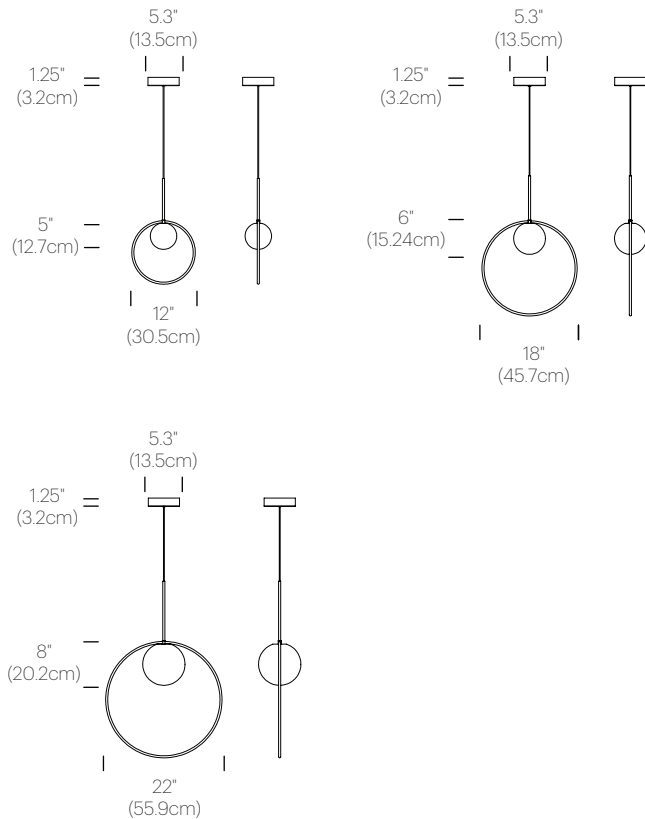

SPECIFICATIONS

Voltage: 120-277V 50/60Hz
Power Consumption: 6W (12", 18"), 12W (22"), 20W (32")
Color Temperature: 2700K - 1800K (Dim-to-Warm)
Note: 3000K CCT models and 2700 CCT models Available Upon Request
Luminosity: 290Lm (12"), 800Lm (18"), 1625Lm (22")
Luminaire Efficacy: 65 Lumens/Watt (average)
Color Rendition Index: 95 CRI
50K hour lifespan
Cord Length: 8.9' (2.9m) (Field cuttable)
1 year warranty

CERTIFICATIONS

PACKAGING WEIGHT AND DIMENSIONS

Bola 12 Halo	4LBS	13.25" X 13" X 7.25"
	1.8KG	34cm X 33cm X 18cm
Bola 18 Halo	5.7LBS	18" X 18" X 8.5"
	2.6KG	46cm X 46cm X 22cm
Bola 22 Halo	8.2LBS	22" X 22" X 10.5"
	3.7KG	56cm X 56cm X 27cm

FINISHES

BOLA HALO

CHROME

BRASS

ROSE GOLD

DIMENSIONS

BOLA HALO MULTI-LIGHT

DESCRIPTION

Bola's elegant reflective ring and globe design can be suspended in a variety of custom arrangements in round and liner configurations. With Bola Multi-Light, up to 11 lamps can be grouped together in a variety of mixed ring sizes to form stunning luminaire displays. Both size and shape of the grouping is controlled by lamp quantity and positioning relative to the Multi-Light canopy. Swag mounts are provided to extend the lights out into space along with an ample cord length of 8.9' (270cm) to offer a wide array of unique solution.