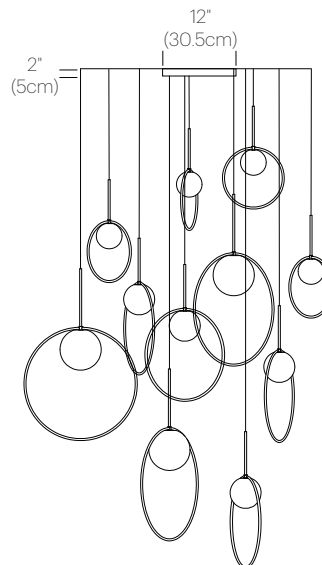

BOLA HALO

DESCRIPTION

Bola Halo is a uniquely expressive LED Pendant system featuring a distinctive range of chromated ring reflectors that give the illusion of weightlessness by mirroring its surroundings. Available in 3 distinct sizes, Bola Halo pairs an elegant globe diffuser made of opaline glass with exquisitely polished stainless steel rings in chrome, brass, rose gold and gunmetal to appease the most discerning tastes. Dependent on size, Bola provides up to 1625 lumens of warm ambient light and is fully dimmable, providing unparalleled illumination. Bola can be suspended individually, in series, or as striking chandelier groupings for residential, contract, and hospitality settings alike.

Bola's elegant reflective ring and globe design can be suspended in a variety of custom arrangements in round and liner configurations. With Bola Multi-Light, up to 11 lamps can be grouped together in a variety of mixed ring sizes to form stunning luminaire displays. Both size and shape of the grouping is controlled by lamp quantity and positioning relative to the Multi-Light canopy. Swag mounts are provided to extend the lights out into space along with an ample cord length of 8.9' (270cm) to offer a wide array of unique solution.

Cord Length: 8.9' (2.9m) (Field cuttable)

1 year warranty

CERTIFICATIONS

PACKAGING WEIGHT AND DIMENSIONS

BOLA 12 HALO	4LBS	13.25" X 13" X 7.25"
	1.8KG	34cm X 33cm X 18cm
BOLA 18 HALO	5.7LBS	18" X 18" X 8.5"
	2.6KG	46cm X 46cm X 22cm
BOLA 22 HALO	8.2LBS	22" X 22" X 10.5"
	3.7KG	56cm X 56cm X 27cm
BOLA CAN 9	3.5LBS	9.25" X 9.25" X 2.25"
	1.6KG	24cm X 24cm X 5.7cm
BOLA CAN 12	6LBS	22" X 22" X 10.5"
	2.7KG	31cm X 31cm X 5.7cm

DIMENSIONS

BOLA HALO MULTI-LIGHT
12, 18, 22

BOLA HALO MULTI-LIGHT
12, 18, 18, 22

BOLA HALO MULTI-LIGHT
12, 18, 18, 22, 22

BOLA HALO MULTI-LIGHT
12 (X4), 18 (X4), 22 (X3)

BOLA HALO MULTI-LIGHT
CANOPY

BOLA HALO MULTI-LIGHT
CANOPY