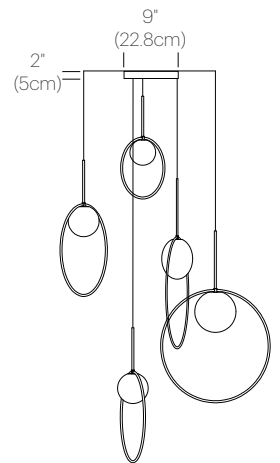

BOLA HALO

DESCRIPTION

Bola Halo is a uniquely expressive LED Pendant system featuring a distinctive range of chromated ring reflectors that give the illusion of weightlessness by mirroring its surroundings. Available in 3 distinct sizes, Bola Halo pairs an elegant globe diffuser made of opaline glass with exquisitely polished stainless steel rings in chrome, brass, rose gold and gunmetal to appease the most discerning tastes. Dependent on size, Bola provides up to 1625 lumens of warm ambient light and is fully dimmable, providing unparalleled illumination. Bola can be suspended individually, in series, or as striking chandelier groupings for residential, contract, and hospitality settings alike.

Bola's elegant reflective ring and globe design can be suspended in a variety of custom arrangements in round and liner configurations. With Bola Multi-Light, up to 11 lamps can be grouped together in a variety of mixed ring sizes to form stunning luminaire displays. Both size and shape of the grouping is controlled by lamp quantity and positioning relative to the Multi-Light canopy. Swag mounts are provided to extend the lights out into space along with an ample cord length of 8.9' (270cm) to offer a wide array of unique solution.

Cord Length: 8.9' (2.9m) (Field cuttable)

1 year warranty

CERTIFICATIONS

PACKAGING WEIGHT AND DIMENSIONS

BOLA 12 HALO	4LBS	13.25" X 13" X 7.25"
	1.8KG	34cm X 33cm X 18cm
BOLA 18 HALO	5.7LBS	18" X 18" X 8.5"
	2.6KG	46cm X 46cm X 22cm
BOLA 22 HALO	8.2LBS	22" X 22" X 10.5"
	3.7KG	56cm X 56cm X 27cm
BOLA CAN 9	3.5LBS	9.25" X 9.25" X 2.25"
	1.6KG	24cm X 24cm X 5.7cm
BOLA CAN 12	6LBS	22" X 22" X 10.5"
	2.7KG	31cm X 31cm X 5.7cm

DIMENSIONS

BOLA HALO MULTI-LIGHT
12, 18, 22

BOLA HALO MULTI-LIGHT
12, 18, 18, 22

BOLA HALO MULTI-LIGHT
12, 18, 18, 22, 22

BOLA HALO MULTI-LIGHT
12 (X4), 18 (X4), 22 (X3)

BOLA HALO MULTI-LIGHT
CANOPY

BOLA HALO MULTI-LIGHT
CANOPY