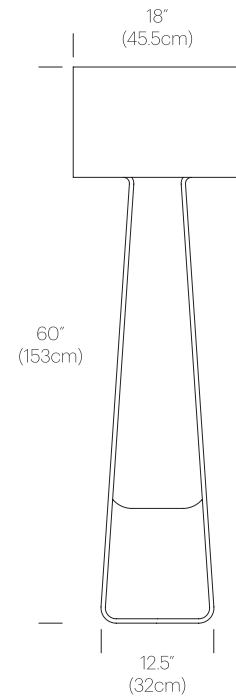

PACKAGING WEIGHT AND DIMENSIONS

TT 14:	3.55LBS 1.6KGS	16" X 11" X 5.5" 41cm X 28cm X 14cm
TT 21:	9.45LBS 4.3KGS	23" X 16" X 8" 58cm X 41cm X 20cm
TT 27:	18.6LBS 8.4KGS	29" X 21" X 12.5" 74cm X 53cm X 32cm

PACKAGING WEIGHT AND DIMENSIONS

TT 14:	3.55LBS	16" X 11" X 5.5"
	1.6KGS	41cm X 28cm X 14cm

NOTES

Custom requests can be considered on volume orders

Pablo

TUBE TOP FLOOR

DESCRIPTION

A minimalist statement in form and proportion, Tube Top combines a transparent formed acrylic base to support its elegant mesh fabric shade in tension, steering away from conventional modes of construction. Its lightweight shade appears to float freely, gently tethered by its fabric cable. Tube Top is available in multiple table and floor models.

WHITE/
CHARCOAL

CHARCOAL/
CHARCOAL

SILVER/
CLEAR

DIMENSIONS

TUBE TOP 60

PRODUCT CODES

Tube Top 60 (Charcoal/Charcoal):	TUBE 60 CHR/CHR
Tube Top 60 (White/Char):	TUBE 60 WHT/CHR
Tube Top 60 (White/Clear):	TUBE 60 WHT/CLR
Tube Top 60 (Silver/Clear):	TUBE 60 GRY/CLR

PACKAGING WEIGHT AND DIMENSIONS

TT 60:	47.25LBS	63" X 20" X 12"
	21.4KGS	160cm X 51cm X 30cm

NOTES

Custom requests can be considered on volume orders