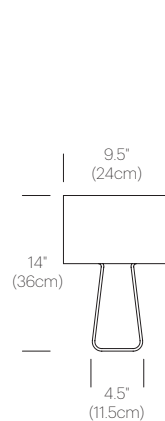

Voltage: 120V

Cable length: 6' (182cm)

CERTIFICATIONS

PRODUCT CODES

Tube Top 14 (Silver/Clear):	TUBE 14 GRY/CLR
Tube Top 14 (White/Clear):	TUBE 14 WHT/CLR
Tube Top 14 (White/Char):	TUBE 14 WHT/CHR
Tube Top 14 (Charcoal/Charcoal):	TUBE 14 CHR/CHR
Tube Top 21 (Silver/Clear):	TUBE 21 GRY/CLR
Tube Top 21 (White/Clear):	TUBE 21 WHT/CLR
Tube Top 21 (White/Char):	TUBE 21 WHT/CHR
Tube Top 21 (Charcoal/Charcoal):	TUBE 21 CHR/CHR
Tube Top 27 (Silver/Clear):	TUBE 27 GRY/CLR
Tube Top 27 (White/Clear):	TUBE 27 WHT/CLR
Tube Top 27 (White/Char):	TUBE 27 WHT/CHR
Tube Top 27 (Charcoal/Charcoal):	TUBE 27 CHR/CHR

PACKAGING WEIGHT AND DIMENSIONS

TT 14:	3.55LBS 1.6KGS	16" X 11" X 5.5" 41cm X 28cm X 14cm
TT 21:	9.45LBS 4.3KGS	23" X 16" X 8" 58cm X 41cm X 20cm
TT 27:	18.6LBS 8.4KGS	29" X 21" X 12.5" 74cm X 53cm X 32cm

DIMENSIONS

TUBE TOP 14

TUBE TOP 21

TUBE TOP 27

TUBE TOP COLORS

DESCRIPTION

A minimalist statement in form and proportion, Tube Top combines a transparent formed acrylic base to support its elegant mesh fabric shade in tension, steering away from conventional modes of construction. Its lightweight shade appears to float freely, gently tethered by its fabric cable.