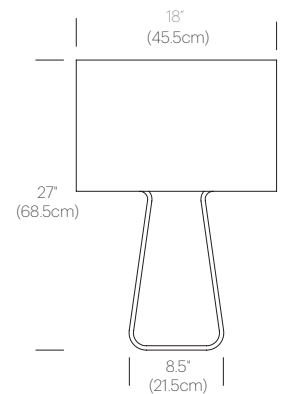

Voltage: 120V

Cable length: 6' (182cm)

CERTIFICATIONS

PRODUCT CODES

Tube Top 14 (Silver/Clear):	TUBE 14 GRY/CLR
Tube Top 14 (White/Clear):	TUBE 14 WHT/CLR
Tube Top 14 (White/Char):	TUBE 14 WHT/CHR
Tube Top 14 (Charcoal/Charcoal):	TUBE 14 CHR/CHR
Tube Top 21 (Silver/Clear):	TUBE 21 GRY/CLR
Tube Top 21 (White/Clear):	TUBE 21 WHT/CLR
Tube Top 21 (White/Char):	TUBE 21 WHT/CHR
Tube Top 21 (Charcoal/Charcoal):	TUBE 21 CHR/CHR
Tube Top 27 (Silver/Clear):	TUBE 27 GRY/CLR
Tube Top 27 (White/Clear):	TUBE 27 WHT/CLR
Tube Top 27 (White/Char):	TUBE 27 WHT/CHR
Tube Top 27 (Charcoal/Charcoal):	TUBE 27 CHR/CHR

PACKAGING WEIGHT AND DIMENSIONS

TT 14:	3.55LBS 1.6KGS	16" X 11" X 5.5" 41cm X 28cm X 14cm
TT 21:	9.45LBS 4.3KGS	23" X 16" X 8" 58cm X 41cm X 20cm
TT 27:	18.6LBS 8.4KGS	29" X 21" X 12.5" 74cm X 53cm X 32cm

DIMENSIONS

TUBE TOP 14

TUBE TOP 21

TUBE TOP 27

TUBE TOP COLORS

DESCRIPTION

A minimalist statement in form and proportion, Tube Top combines a transparent formed acrylic base to support its elegant mesh fabric shade in tension, steering away from conventional modes of construction. Its lightweight shade appears to float freely, gently tethered by its fabric cable.

PACKAGING WEIGHT AND DIMENSIONS

TT 14:	3.55LBS	16" X 11" X 5.5"
	1.6KGS	41cm X 28cm X 14cm

NOTES

Custom requests can be considered on volume orders

Pablo

TUBE TOP FLOOR

DESCRIPTION

A minimalist statement in form and proportion, Tube Top combines a transparent formed acrylic base to support its elegant mesh fabric shade in tension, steering away from conventional modes of construction. Its lightweight shade appears to float freely, gently tethered by its fabric cable. Tube Top is available in multiple table and floor models.