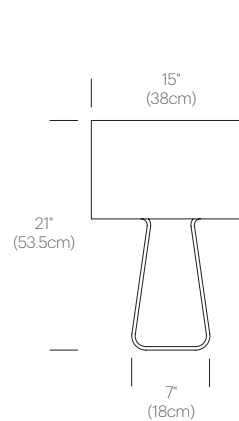

Voltage: 120V

Cable length: 6' (182cm)

CERTIFICATIONS

PRODUCT CODES

Tube Top 14 (Silver/Clear):	TUBE 14 GRY/CLR
Tube Top 14 (White/Clear):	TUBE 14 WHT/CLR
Tube Top 14 (White/Char):	TUBE 14 WHT/CHR
Tube Top 14 (Charcoal/Charcoal):	TUBE 14 CHR/CHR
Tube Top 21 (Silver/Clear):	TUBE 21 GRY/CLR
Tube Top 21 (White/Clear):	TUBE 21 WHT/CLR
Tube Top 21 (White/Char):	TUBE 21 WHT/CHR
Tube Top 21 (Charcoal/Charcoal):	TUBE 21 CHR/CHR
Tube Top 27 (Silver/Clear):	TUBE 27 GRY/CLR
Tube Top 27 (White/Clear):	TUBE 27 WHT/CLR
Tube Top 27 (White/Char):	TUBE 27 WHT/CHR
Tube Top 27 (Charcoal/Charcoal):	TUBE 27 CHR/CHR

PACKAGING WEIGHT AND DIMENSIONS

TT 14:	3.55LBS 1.6KGS	16" X 11" X 5.5" 41cm X 28cm X 14cm
TT 21:	9.45LBS 4.3KGS	23" X 16" X 8" 58cm X 41cm X 20cm
TT 27:	18.6LBS 8.4KGS	29" X 21" X 12.5" 74cm X 53cm X 32cm

DIMENSIONS

TUBE TOP 14

TUBE TOP 21

TUBE TOP 27

TUBE TOP COLORS

DESCRIPTION

A minimalist statement in form and proportion, Tube Top combines a transparent formed acrylic base to support its elegant mesh fabric shade in tension, steering away from conventional modes of construction. Its lightweight shade appears to float freely, gently tethered by its fabric cable.

PACKAGING WEIGHT AND DIMENSIONS

TT 14:	3.55LBS	16" X 11" X 5.5"
	1.6KGS	41cm X 28cm X 14cm

NOTES

Custom requests can be considered on volume orders

Pablo

TUBE TOP FLOOR

DESCRIPTION

A minimalist statement in form and proportion, Tube Top combines a transparent formed acrylic base to support its elegant mesh fabric shade in tension, steering away from conventional modes of construction. Its lightweight shade appears to float freely, gently tethered by its fabric cable. Tube Top is available in multiple table and floor models.