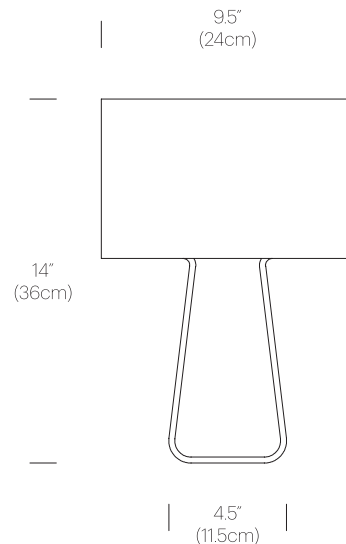

PACKAGING WEIGHT AND DIMENSIONS

TT 14:	3.55LBS 1.6KGS	16" X 11" X 5.5" 41cm X 28cm X 14cm
TT 21:	9.45LBS 4.3KGS	23" X 16" X 8" 58cm X 41cm X 20cm
TT 27:	18.6LBS 8.4KGS	29" X 21" X 12.5" 74cm X 53cm X 32cm

WHITE/
GREEN

WHITE/
HOT PINK

WHITE/
YELLOW

WHITE/
SKY BLUE

WHITE/
COBALT

WHITE/
RUBY RED

DIMENSIONS

TUBE TOP COLOR

PACKAGING WEIGHT AND DIMENSIONS

TT 14:	3.55LBS	16" X 11" X 5.5"
	1.6KGS	41cm X 28cm X 14cm

NOTES

Custom requests can be considered on volume orders

Pablo

TUBE TOP FLOOR

DESCRIPTION

A minimalist statement in form and proportion, Tube Top combines a transparent formed acrylic base to support its elegant mesh fabric shade in tension, steering away from conventional modes of construction. Its lightweight shade appears to float freely, gently tethered by its fabric cable. Tube Top is available in multiple table and floor models.