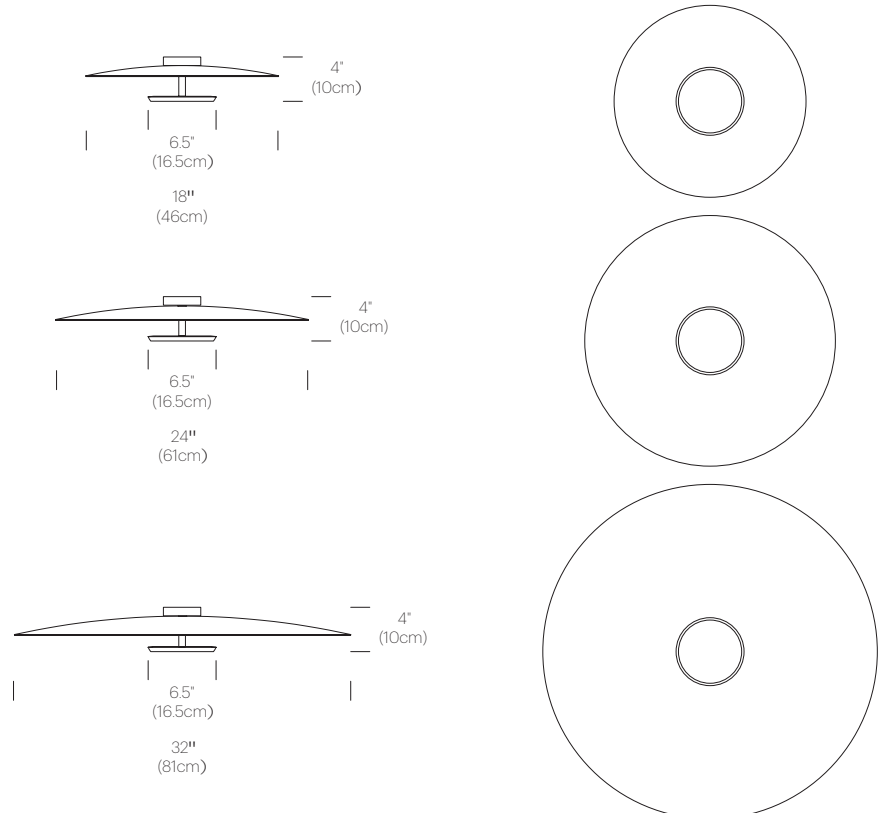

## DIMENSIONS

SKY DOME FLUSH METAL 18, 24, 32