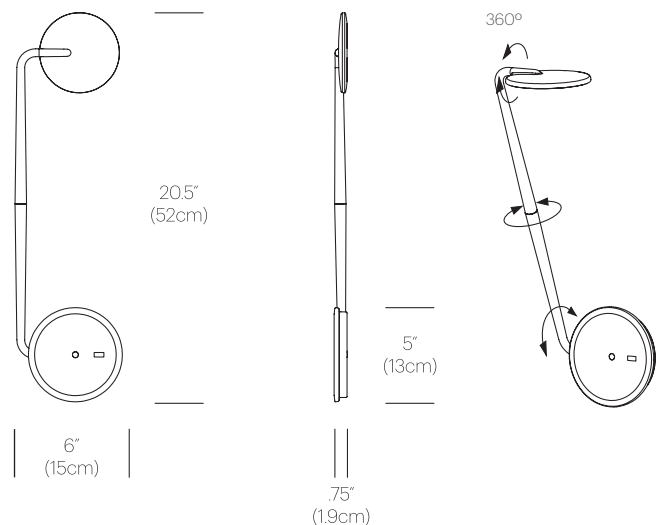

SPECIFICATIONS

- Voltage: 120-240V 50-60Hz
- Power consumption: 6W MAX
- Color temperature: 3000K
- Luminosity: 325 Lumens
- Luminaire efficacy: 54 Lumens/Watt
- Color Rendition Index: 90 CRI
- 50K hour lifespan
- Cable length: 6' (182cm)
- Global multi-plug adapter available

CERTIFICATIONS

FINISHES

WHITE

DIMENSIONS

PIXO WALL

PRODUCT CODES

Pixo Wall Pin-up (White):	PIXO WALL WHT
Pixo Wall Hard-wired (White):	PIXO WALL HW WHT

PACKAGING WEIGHT AND DIMENSIONS

Pixo Wall:	3.45LBS	17" X 9.5" X 2"
	1.6KGS	43cm X 24cm X 5cm

NOTES

For hard-wired model please contact manufacturer
Additional finishes can be considered on volume orders

Pablo