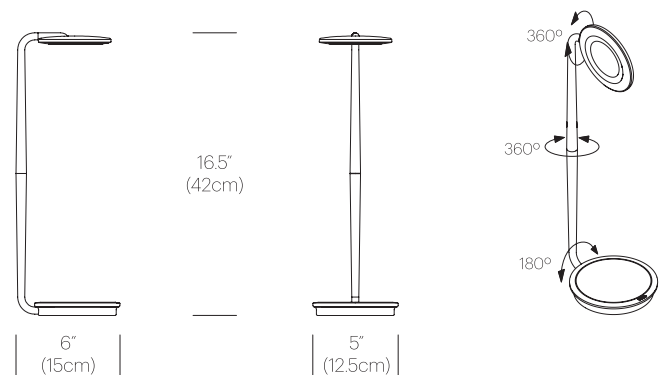

PACKAGING WEIGHT AND DIMENSIONS

Pixo:	3.45LBS	17" X 9.5" X 2"
	1.6KGS	43cm X 24cm X 5cm

NOTES

Occupancy sensor model available upon request

Custom requests can be considered on volume orders

FINISHES

WHITE

SILVER

GRAPHITE

WHITE/
BRASS

GRAPHITE/
BRASS

AZURE

GLOW

ORANGE

DIMENSIONS

PIXO

PIXO WALL

DESCRIPTION

Pixo offers maximum utility in a minimal footprint. The compact and efficient LED task light is highly adjustable, allowing you to focus warm, glare-free light where you need it most. For added convenience, the elegant form factor features full-range dimming via its easy to use optical switch. The base integrates a USB port for charging mobile devices. Pixo now offers an expansive array of expressive and sophisticated colors to suit every discerning taste.