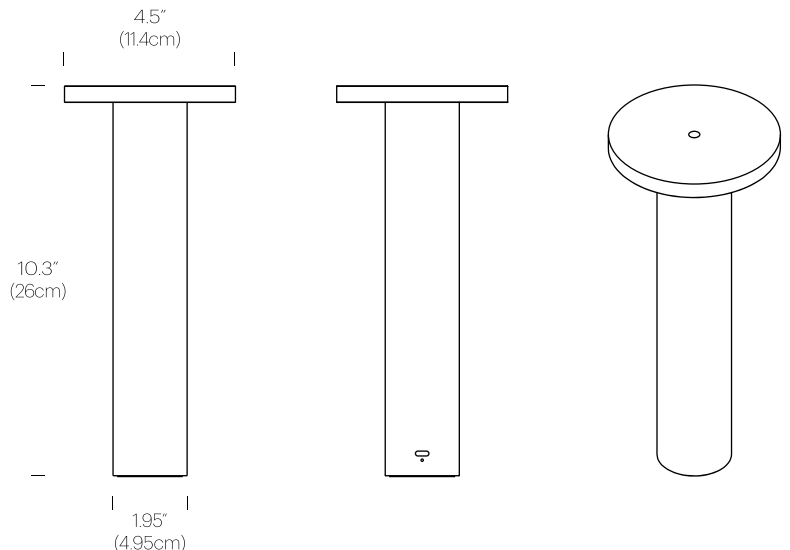

DIMENSIONS

LUCI TABLE