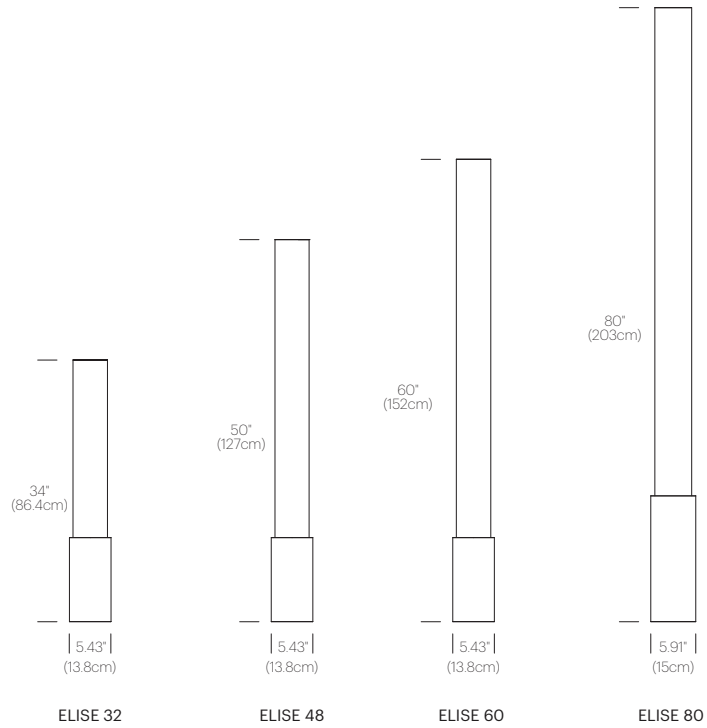

Pablo®
ELISE

ELISE MARBLE

DESCRIPTION

The timeless Elise lamp pays tribute to the advent of the machine age. Its refined machined marble base combined with its towering frosted PMMA diffuser serves as the perfect combination for elegant lighting. Elise features full-range dimming capability to set the mood in any environment.

DESIGNER

Pablo Pardo 1998

MATERIALS

- Marble base
- PMMA Diffuser

FEATURES

- Full-range dim (in-line rotary dimmer)

SPECIFICATIONS

- Voltage: 120V or 240V
- Cord Length: 6' (182cm)
- 1 year warranty
- Certifications: UL listed

BULB TYPE

- Elise 60: 11PAR30SNDIM/927SP15 bulb
- Elise 80: 15.5PAR38DIM/927SP15 bulb

DIMENSIONS

ELISE MARBLE

FINISH OPTIONS

ELISE

Frosted White /
Carrara White

Frosted White /
Marquina Black