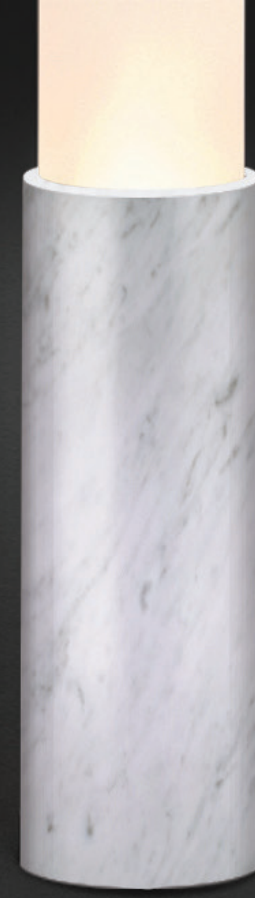

Pablo®
ELISE

ELISE MARBLE

DESCRIPTION

The timeless Elise lamp pays tribute to the advent of the machine age. Its refined machined marble base combined with its towering frosted PMMA diffuser serves as the perfect combination for elegant lighting. Elise features full-range dimming capability to set the mood in any environment.

DESIGNER

Pablo Pardo 1998

MATERIALS

- Marble base
- PMMA Diffuser

FEATURES

- Full-range dim (in-line rotary dimmer)

SPECIFICATIONS

- Voltage: 120V or 240V
- Cord Length: 6' (182cm)
- 1 year warranty
- Certifications: UL listed

BULB TYPE

- Elise 60: 11PAR30SNDIM/927SP15 bulb
- Elise 80: 15.5PAR38DIM/927SP15 bulb

DIMENSIONS

ELISE MARBLE

FINISH OPTIONS

ELISE

Frosted White /
Carrara White

Frosted White /
Marquina Black