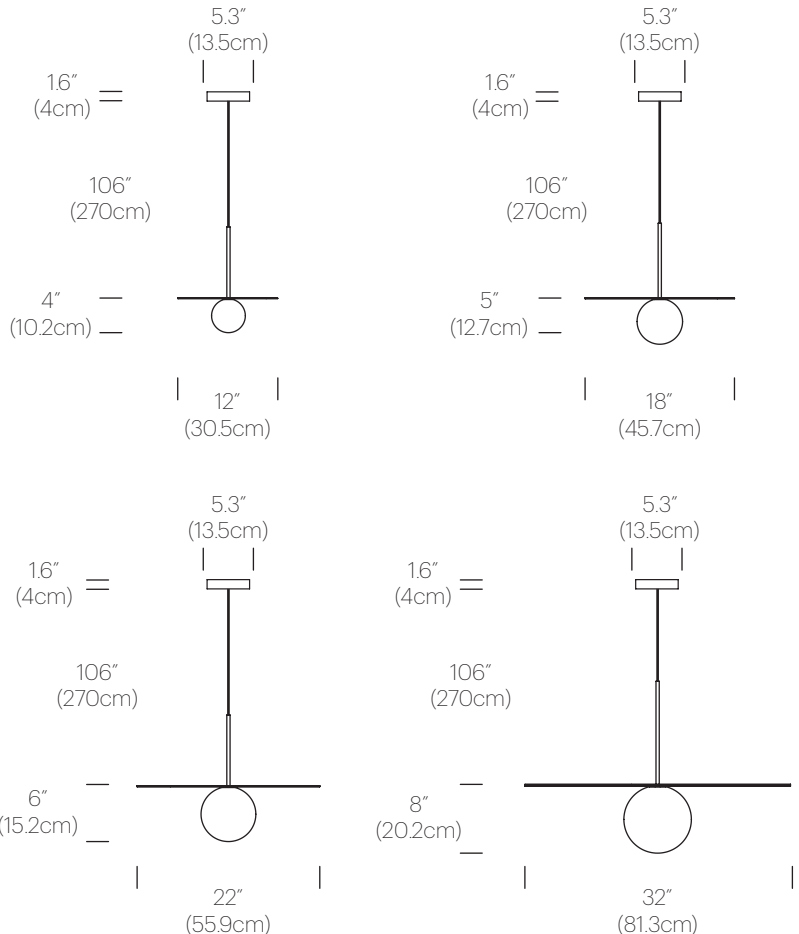

Luminaire Efficacy: 65Lm/W (12",18"), 91Lm/W (22"),85Lm/W (32")

Color Rendition Index: 95 CRI

50K hour lifespan

Cord Length: 8.9' (2.9m) (Field cuttable)

CERTIFICATIONS

Luminaire Efficacy: 48Lm/W (12",18"), 66Lm/W (22"), 80 Lm/W (32")

PACKAGING WEIGHT AND DIMENSIONS

Bola Disc 12	4LBS	15" X 7"
(Steel Shade)	1.8KG	38cm X 18cm
Bola Disc 12	2.4LBS	15" X 7"
(White Aluminum Shade)	1.1KG	38cm X 18cm
Bola Disc 18	8.6LBS	20.75" X 8"
(Steel Shade)	3.9KG	53cm X 20cm
Bola Disc 18	6.75LBS	20.75" X 8"
(White Aluminum Shade)	3KG	53cm X 20cm
Bola Disc 22	12.25LBS	24" X 10"
(Steel Shade)	5.6KG	61cm X 25cm
Bola Disc 22	9LBS	24" X 10"
(White Aluminum Shade)	4.1KG	61cm X 25cm
Bola Disc 32	23.8LBS	34.5" X 10.5"
(Steel Shade)	10.8KG	87.6cm X 27cm
Bola Disc 32	17.5LBS	34.5" X 10.5"
(White Aluminum Shade)	7.9KG	87.6cm X 27cm

GUNMETAL

GLOSS WHITE/
CHROME

MATTE BLACK

DIMENSIONS

BOLA DISC 12, 18, 22, 32

BOLA DISC MULTI-LIGHT

DESCRIPTION

Bola's elegant reflective disc and globe design can be suspended in a variety of custom arrangements in both round and linear configurations. With Bola Disc Multi-Light, up to 11 lamps can be grouped together in a variety of mixed disc sizes to form stunning luminaire displays. Both size and shape of the grouping is controlled by lamp quantity and positioning relative to the Multi-Light canopy. Swag mounts are provided to extend the lights out into space along with an ample cord length of 8.9' (2.7m) to offer a wide array of unique solutions.

Shade Options: 12"(30cm), 18"(46cm), 22"(55cm), 32"(81.2cm)

Warm Dim

SPECIFICATIONS

Voltage: 120V-277V 50/60Hz

Power Consumption: 6W (12", 18"), 12W (22"), 20W (32")

Color Temperature: 2700K-1800K (Warm Dim)