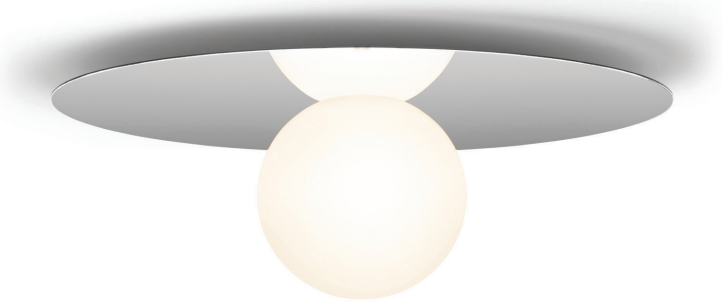

PACKAGING WEIGHT AND DIMENSIONS

Bola Disc 12	4LBS	15" X 15" X 7"
(Steel Shade)	1.8KG	38cm X 38cm X 18cm
Bola Disc 12	2.4LBS	15" X 15" X 7"
(White Aluminum Shade)	1.1KG	38cm X 38cm X 18cm
Bola Disc 18	8.6LBS	20.75" X 20.75" X 8"
(Steel Shade)	3.9KG	53cm X 53cm X 20cm
Bola Disc 18	6.75LBS	20.75" X 20.75" X 8"
(White Aluminum Shade)	3KG	53cm X 53cm X 20cm
Bola Disc 22	12.25LBS	24" X 24" X 10"
(Steel Shade)	5.6KG	61cm X 61cm X 25cm
Bola Disc 22	9LBS	24" X 24" X 10"
(White Aluminum Shade)	4.1KG	61cm X 61cm X 25cm
Bola Disc 32	23.8LBS	34.5" X 34.5" X 10.5"
(Steel Shade)	10.8KG	87.6cm X 87.6cm X 27cm
Bola Disc 32	17.5LBS	34.5" X 34.5" X 10.5"
(White Aluminum Shade)	7.9KG	87.6cm X 87.6cm X 27cm

NOTES

3000K and 2700K CCT Models Available Upon Request.

Custom requests can be considered on volume orders.

All Bola Disc Flush lamps ship with Chrome canopies.