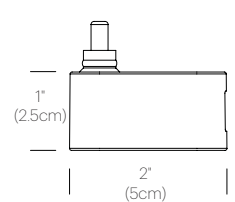

CERTIFICATIONS

PACKAGING WEIGHT AND DIMENSIONS

| | | |
|------------------|---------|--------------------|
| Link Small: | 3.05LBS | 33" X 6.5" X 4.5" |
| | 1.4KGS | 84cm X 17cm X 11cm |
| Link Medium: | 3.25LBS | 33" X 6.5" X 4.5" |
| | 1.5KGS | 84cm X 17cm X 11cm |
| Link Floor Base: | 10.1LBS | 12.5" X 12" X 1.5" |
| | 4.6KGS | 32cm X 30cm X 4cm |

NOTES

- Occupancy sensor model available upon request
- Custom requests can be considered on volume orders
- Link USB sold separately

FINISHES

DIMENSIONS

LINK MEDIUM FLOOR

LINK SMALL FLOOR

LINK USB

LINK WALL