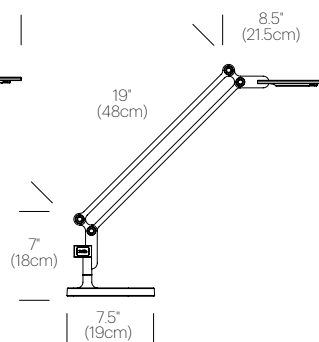

LINK SMALL TABLE