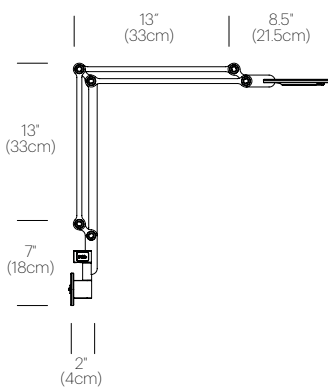

CERTIFICATIONS

PACKAGING WEIGHT AND DIMENSIONS

Link Wall Small:	3.4LBS	33.5" X 7" X 4.5"
	1.5KGS	85cm X 18cm X 11cm
Link Wall Medium:	3.6LBS	33" X 6.5" X 4.5"
	1.6KGS	84cm X 17cm X 11cm

NOTES

- Occupancy sensor model available upon request
- Custom requests can be considered on volume orders
- Link USB sold separately

FINISHES

DIMENSIONS

LINK MEDIUM WALL

LINK SMALL WALL

LINK USB