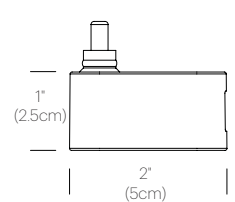

CERTIFICATIONS

PACKAGING WEIGHT AND DIMENSIONS

Link Small:	3.05LBS	33" X 6.5" X 4.5"
	1.4KGS	84cm X 17cm X 11cm
Link Medium:	3.25LBS	33" X 6.5" X 4.5"
	1.5KGS	84cm X 17cm X 11cm
Link Floor Base:	10.1LBS	12.5" X 12" X 1.5"
	4.6KGS	32cm X 30cm X 4cm

NOTES

- Occupancy sensor model available upon request
- Custom requests can be considered on volume orders
- Link USB sold separately

FINISHES

DIMENSIONS

LINK MEDIUM FLOOR

LINK SMALL FLOOR

LINK USB

LINK WALL