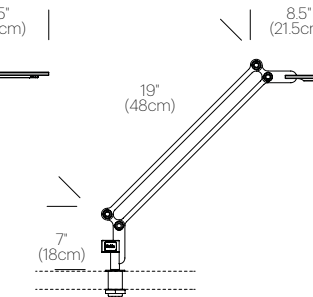

CERTIFICATIONS

PACKAGING WEIGHT AND DIMENSIONS

| | | |
|--------------------|--------|--------------------|
| Link Clamp Small: | 3.4LBS | 33.5" X 7" X 4.5" |
| | 1.5KGS | 85cm X 18cm X 11cm |
| Link Clamp Medium: | 3.6LBS | 33" X 6.5" X 4.5" |
| | 1.6KGS | 84cm X 17cm X 11cm |

LINK SMALL CLAMP

LINK USB

LINK MEDIUM SURFACE MOUNT

LINK SMALL SURFACE MOUNT

SURFACE MOUNT AVAILABLE FOR 2-1/2" (5-3cm)
AND 1.2-3" (3-7.6cm) WORKSURFACES

LINK FLOOR

DESCRIPTION

Link modernizes the classic pantograph task lamp, incorporating the most advanced LED lighting technology to date. Designed with a dual-purpose shade/handle, Link seamlessly balances performance and style to satisfy focused lighting needs in any environment. The wide range of Link models include medium and small table, floor, clamp, and wall mount options to accommodate all residential, office, and hospitality task lighting applications.