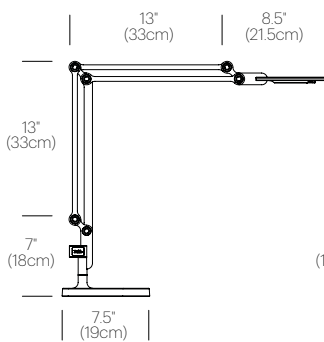

DIMENSIONS

LINK MEDIUM TABLE