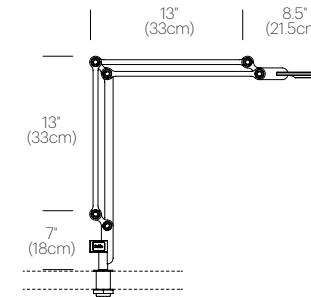

LINK MEDIUM SURFACE MOUNT