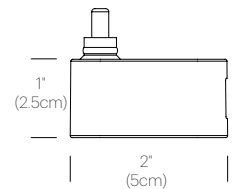

CERTIFICATIONS

PACKAGING WEIGHT AND DIMENSIONS

Link Clamp Small:	3.4LBS	33.5" X 7" X 4.5"
	1.5KGS	85cm X 18cm X 11cm
Link Clamp Medium:	3.6LBS	33" X 6.5" X 4.5"
	1.6KGS	84cm X 17cm X 11cm

NOTES

- Surface grommet mount available upon request
- Occupancy sensor model available upon request
- Custom requests can be considered on volume orders
- Link USB sold separately

FINISHES

DIMENSIONS

LINK MEDIUM CLAMP

LINK SMALL CLAMP

LINK USB

LINK MEDIUM SURFACE MOUNT

LINK SMALL SURFACE MOUNT

SURFACE MOUNT AVAILABLE FOR 2-1/2" (5-3cm)
AND 1.2-3" (3-7.6cm) WORKSURFACES