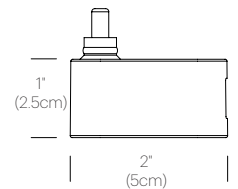

LINK CLAMP

DESCRIPTION

Link modernizes the classic pantograph task lamp, incorporating the most advanced LED lighting technology to date. Designed with a dual-purpose shade/handle, Link seamlessly balances performance and style to satisfy focused lighting needs in any environment. The wide range of Link models include medium and small table, floor, clamp, and wall mount options to accommodate all residential, office, and hospitality task lighting applications.

FIXTURE TYPE

Table

LIGHT SOURCE

(99x) High-output LED array

PRODUCT CODES

Link Medium Clamp (Silver):	LINK MED CLP SLV
Link Medium Clamp (White):	LINK MED CLP WHT
Link Medium Clamp (Black):	LINK MED CLP BLK
Link Medium Clamp (Orange):	LINK MED CLP ORG
Link Medium Clamp (Green):	LINK MED CLP GRN
Link Small Clamp (Silver):	LINK SML CLP SLV
Link Small Clamp (White):	LINK SML CLP WHT
Link Small Clamp (Black):	LINK SML CLP BLK
Link Small Clamp (Orange):	LINK SML CLP ORG
Link Small Clamp (Green):	LINK SML CLP GRN

LIGHT CONTROL

Rocker switch (high, low, off)

FEATURES

- 360° rotation at base
- Full-range height adjustability
- 180° front to back head tilt
- Advanced LED array eliminates multiple shadows
- Hi-low dim control
- Ships flat-packed
- OCC model available upon request

SPECIFICATIONS

- Voltage: 120/220V 60Hz
- Power Consumption: 7W
- Color Temperature: 3000K
- Luminosity: 305 Lumens
- Luminaire efficacy: 44 Lumens/Watt
- Color Rendition Index: 90 CRI
- 50K hour lifespan
- Cord length: 8' (244cm)
- Global multi-plug adapter available
- 1 year warranty

CERTIFICATIONS

PACKAGING WEIGHT AND DIMENSIONS

Link Clamp Small:	3.4LBS	33.5" X 7" X 4.5"
	1.5KGS	85cm X 18cm X 11cm
Link Clamp Medium:	3.6LBS	33" X 6.5" X 4.5"
	1.6KGS	84cm X 17cm X 11cm

NOTES