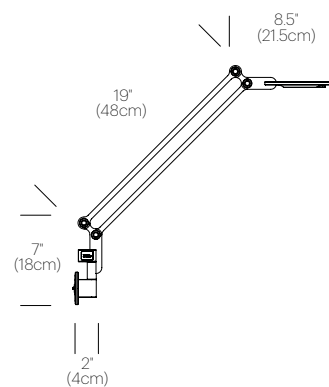

CERTIFICATIONS

PACKAGING WEIGHT AND DIMENSIONS

Link Wall Small:	3.4LBS	33.5" X 7" X 4.5"
	1.5KGS	85cm X 18cm X 11cm
Link Wall Medium:	3.6LBS	33" X 6.5" X 4.5"
	1.6KGS	84cm X 17cm X 11cm

NOTES

- Occupancy sensor model available upon request
- Custom requests can be considered on volume orders
- Link USB sold separately

FINISHES

DIMENSIONS

LINK MEDIUM WALL

LINK SMALL WALL

LINK USB