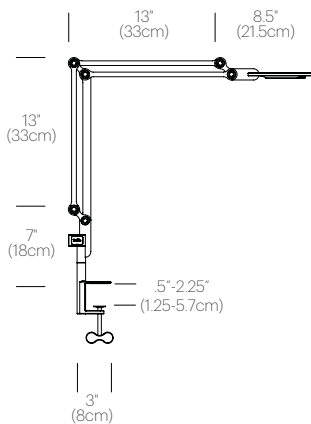

DIMENSIONS

LINK MEDIUM CLAMP