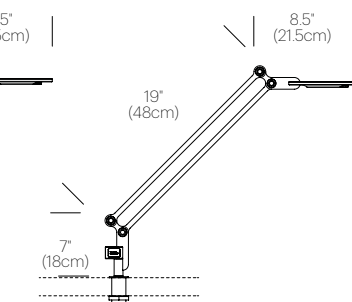

CERTIFICATIONS

PACKAGING WEIGHT AND DIMENSIONS

Link Small:	3.05LBS	33" X 6.5" X 4.5"
	1.4KGS	84cm X 17cm X 11cm
Link Medium:	3.25LBS	33" X 6.5" X 4.5"
	1.5KGS	84cm X 17cm X 11cm
Link Table Base:	7.65LBS	12.5" X 12" X 4"
	3.5KGS	32cm X 30cm X 10cm

LINK SMALL TABLE

LINK USB

LINK MEDIUM SURFACE MOUNT

LINK SMALL SURFACE MOUNT

SURFACE MOUNT AVAILABLE FOR 2-12" (5-3cm)
AND 1.2-3" (3-7.6cm) WORKSURFACES

LINK CLAMP

DESCRIPTION

Link modernizes the classic pantograph task lamp, incorporating the most advanced LED lighting technology to date. Designed with a dual-purpose shade/handle, Link seamlessly balances performance and style to satisfy focused lighting needs in any environment. The wide range of Link models include medium and small table, floor, clamp, and wall mount options to accommodate all residential, office, and hospitality task lighting applications.

CERTIFICATIONS

PACKAGING WEIGHT AND DIMENSIONS

Link Clamp Small:	3.4LBS	33.5" X 7" X 4.5"
	1.5KGS	85cm X 18cm X 11cm
Link Clamp Medium:	3.6LBS	33" X 6.5" X 4.5"
	1.6KGS	84cm X 17cm X 11cm

NOTES

- Surface grommet mount available upon request
- Occupancy sensor model available upon request
- Custom requests can be considered on volume orders
- Link USB sold separately