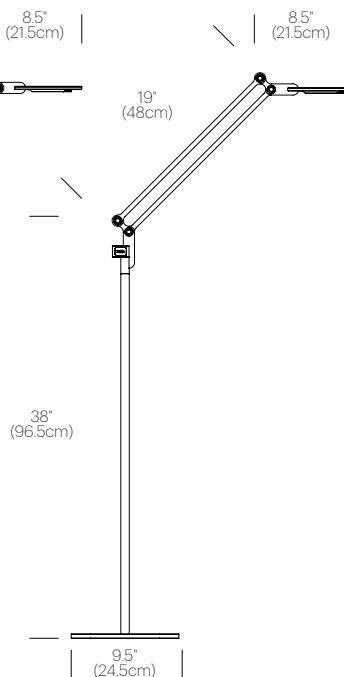

SPECIFICATIONS

- Voltage: 120/220V 60Hz
- Power Consumption: 7W
- Color Temperature: 3000K
- Luminosity: 305 Lumens
- Luminaire efficacy: 44 Lumens/Watt
- Color Rendition Index: 90 CRI
- 50K hour lifespan
- Cord length: 8' (244cm)
- Global multi-plug adapter available
- 1 year warranty

CERTIFICATIONS

PACKAGING WEIGHT AND DIMENSIONS

| | | |
|------------------|---------|--------------------|
| Link Small: | 3.05LBS | 33" X 6.5" X 4.5" |
| | 1.4KGS | 84cm X 17cm X 11cm |
| Link Medium: | 3.25LBS | 33" X 6.5" X 4.5" |
| | 1.5KGS | 84cm X 17cm X 11cm |
| Link Floor Base: | 10.1LBS | 12.5" X 12" X 1.5" |
| | 4.6KGS | 32cm X 30cm X 4cm |

NOTES

- Occupancy sensor model available upon request
- Custom requests can be considered on volume orders
- Link USB sold separately

FINISHES

DIMENSIONS

LINK MEDIUM FLOOR

LINK SMALL FLOOR

LINK USB

LINK WALL