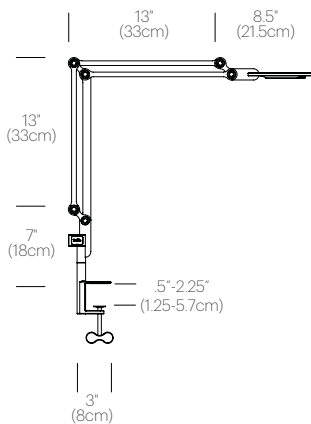

CERTIFICATIONS

PACKAGING WEIGHT AND DIMENSIONS

Link Clamp Small:	3.4LBS	33.5" X 7" X 4.5"
	1.5KGS	85cm X 18cm X 11cm
Link Clamp Medium:	3.6LBS	33" X 6.5" X 4.5"
	1.6KGS	84cm X 17cm X 11cm

NOTES

- Surface grommet mount available upon request
- Occupancy sensor model available upon request
- Custom requests can be considered on volume orders
- Link USB sold separately

FINISHES

DIMENSIONS

LINK MEDIUM CLAMP

LINK SMALL CLAMP

LINK USB

LINK MEDIUM SURFACE MOUNT

LINK SMALL SURFACE MOUNT

SURFACE MOUNT AVAILABLE FOR 2-1/2" (5-3cm)
AND 1.2-3" (3-7.6cm) WORKSURFACES