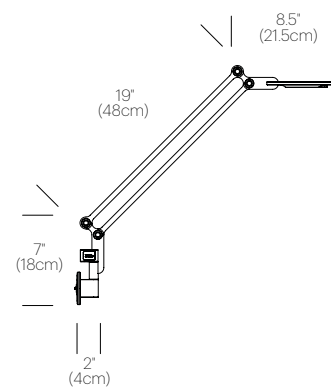

CERTIFICATIONS

PACKAGING WEIGHT AND DIMENSIONS

| | | |
|-------------------|--------|--------------------|
| Link Wall Small: | 3.4LBS | 33.5" X 7" X 4.5" |
| | 1.5KGS | 85cm X 18cm X 11cm |
| Link Wall Medium: | 3.6LBS | 33" X 6.5" X 4.5" |
| | 1.6KGS | 84cm X 17cm X 11cm |

NOTES

- Occupancy sensor model available upon request
- Custom requests can be considered on volume orders
- Link USB sold separately

FINISHES

DIMENSIONS

LINK MEDIUM WALL

LINK SMALL WALL

LINK USB