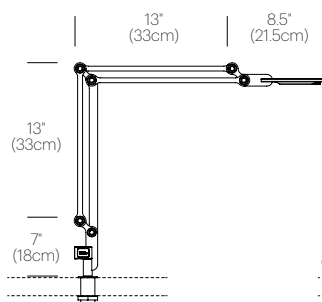

LINK MEDIUM SURFACE MOUNT