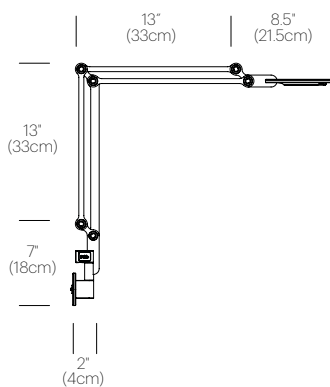

CERTIFICATIONS

PACKAGING WEIGHT AND DIMENSIONS

| | | |
|-------------------|--------|--------------------|
| Link Wall Small: | 3.4LBS | 33.5" X 7" X 4.5" |
| | 1.5KGS | 85cm X 18cm X 11cm |
| Link Wall Medium: | 3.6LBS | 33" X 6.5" X 4.5" |
| | 1.6KGS | 84cm X 17cm X 11cm |

NOTES

- Occupancy sensor model available upon request
- Custom requests can be considered on volume orders
- Link USB sold separately

FINISHES

DIMENSIONS

LINK MEDIUM WALL

LINK SMALL WALL

LINK USB