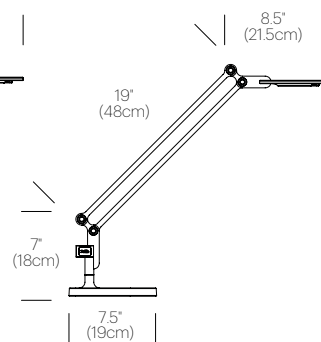

LINK SMALL TABLE