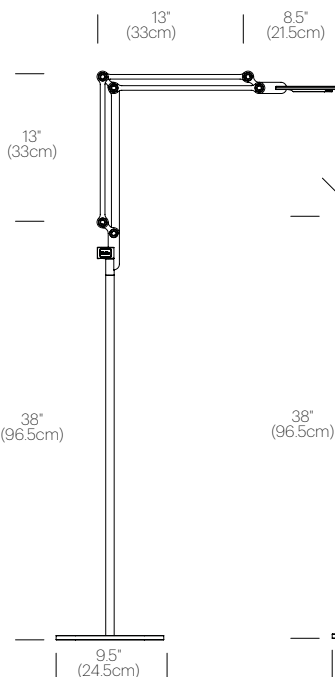

SPECIFICATIONS

- Voltage: 120/220V 60Hz
- Power Consumption: 7W
- Color Temperature: 3000K
- Luminosity: 350 Lumens
- Luminaire efficacy: 50 Lumens/Watt
- Color Rendition Index: 90 CRI
- 50K hour lifespan
- Cord length: 8' (244cm)
- Global multi-plug adapter available
- 1 year warranty

CERTIFICATIONS

PACKAGING WEIGHT AND DIMENSIONS

Link Small:	3.05LBS	33" X 6.5" X 4.5"
	1.4KGS	84cm X 17cm X 11cm
Link Medium:	3.25LBS	33" X 6.5" X 4.5"
	1.5KGS	84cm X 17cm X 11cm
Link Floor Base:	10.1LBS	12.5" X 12" X 1.5"
	4.6KGS	32cm X 30cm X 4cm

NOTES

- Occupancy sensor model available upon request
- Custom requests can be considered on volume orders
- Link USB sold separately

FINISHES

DIMENSIONS

LINK MEDIUM FLOOR

LINK SMALL FLOOR

LINK USB

LINK WALL