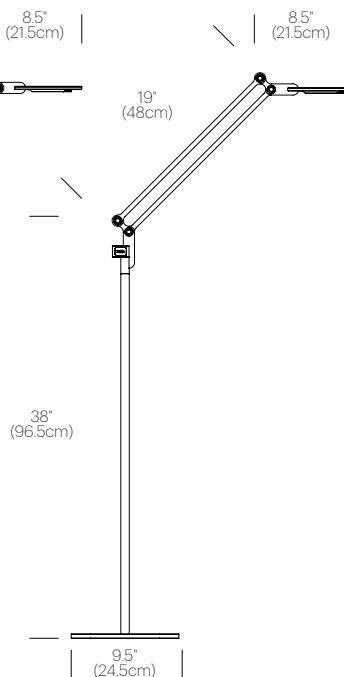

SPECIFICATIONS

- Voltage: 120/220V 60Hz
- Power Consumption: 7W
- Color Temperature: 3000K
- Luminosity: 350 Lumens
- Luminaire efficacy: 50 Lumens/Watt
- Color Rendition Index: 90 CRI
- 50K hour lifespan
- Cord length: 8' (244cm)
- Global multi-plug adapter available
- 1 year warranty

CERTIFICATIONS

PACKAGING WEIGHT AND DIMENSIONS

Link Small:	3.05LBS	33" X 6.5" X 4.5"
	1.4KGS	84cm X 17cm X 11cm
Link Medium:	3.25LBS	33" X 6.5" X 4.5"
	1.5KGS	84cm X 17cm X 11cm
Link Floor Base:	10.1LBS	12.5" X 12" X 1.5"
	4.6KGS	32cm X 30cm X 4cm

NOTES

- Occupancy sensor model available upon request
- Custom requests can be considered on volume orders
- Link USB sold separately

FINISHES

DIMENSIONS

LINK MEDIUM FLOOR

LINK SMALL FLOOR

LINK USB

LINK WALL