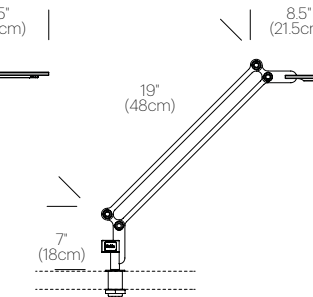

LINK SMALL SURFACE MOUNT