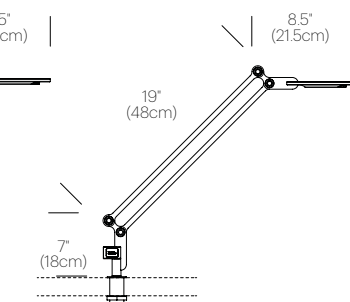

LINK SMALL SURFACE MOUNT

SURFACE MOUNT AVAILABLE FOR 2-1/2\"/>