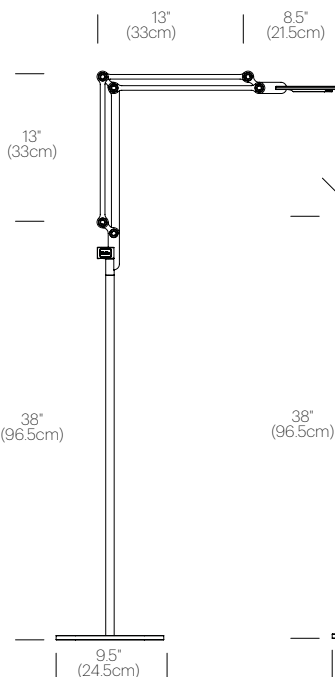

SPECIFICATIONS

- Voltage: 120/220V 60Hz
- Power Consumption: 7W
- Color Temperature: 3000K
- Luminosity: 305 Lumens
- Luminaire efficacy: 44 Lumens/Watt
- Color Rendition Index: 90 CRI
- 50K hour lifespan
- Cord length: 8' (244cm)
- Global multi-plug adapter available
- 1 year warranty

CERTIFICATIONS

PACKAGING WEIGHT AND DIMENSIONS

| | | |
|------------------|---------|--------------------|
| Link Small: | 3.05LBS | 33" X 6.5" X 4.5" |
| | 1.4KGS | 84cm X 17cm X 11cm |
| Link Medium: | 3.25LBS | 33" X 6.5" X 4.5" |
| | 1.5KGS | 84cm X 17cm X 11cm |
| Link Floor Base: | 10.1LBS | 12.5" X 12" X 1.5" |
| | 4.6KGS | 32cm X 30cm X 4cm |

NOTES

- Occupancy sensor model available upon request
- Custom requests can be considered on volume orders
- Link USB sold separately

FINISHES

DIMENSIONS

LINK MEDIUM FLOOR

LINK SMALL FLOOR

LINK USB

LINK WALL