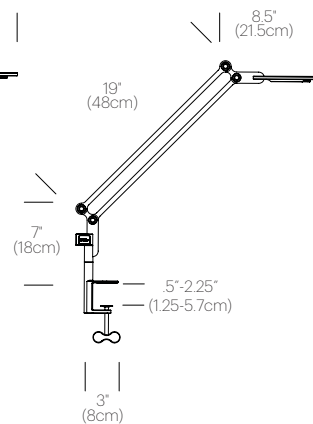

LINK SMALL CLAMP