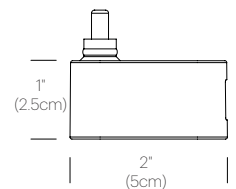

LINK TABLE

DESCRIPTION

Link modernizes the classic pantograph task lamp, incorporating the most advanced LED lighting technology to date. Designed with a dual-purpose shade/handle, Link seamlessly balances performance and style to satisfy focused lighting needs in any environment. The wide range of Link models include medium and small table, floor, clamp, and wall mount options to accommodate all residential, office, and hospitality task lighting applications.

FIXTURE TYPE

Table

LIGHT SOURCE

(99x) High-output LED array

PRODUCT CODES

Link Medium Table (Silver):	LINK MED TBL SLV
Link Medium Table (White):	LINK MED TBL WHT
Link Medium Table (Black):	LINK MED TBL BLK
Link Medium Table (Orange):	LINK MED TBL ORG
Link Medium Table (Green):	LINK MED TBL GRN
Link Small Table (Silver):	LINK SML TBL SLV
Link Small Table (White):	LINK SML TBL WHT
Link Small Table (Black):	LINK SML TBL BLK
Link Small Table (Orange):	LINK SML TBL ORG
Link Small Table (Green):	LINK SML TBL GRN

LIGHT CONTROL

Rocker switch (high, low, off)

FEATURES

- 360° rotation at base
- Full-range height adjustability
- 180° front to back head tilt
- Advanced LED array eliminates multiple shadows
- Ships flat-packed
- OCC model available upon request

SPECIFICATIONS

- Voltage: 120/220V 60Hz
- Power Consumption: 7W
- Color Temperature: 3000K
- Luminosity: 305 Lumens
- Luminaire efficacy: 44 Lumens/Watt
- Color Rendition Index: 90 CRI
- 50K hour lifespan
- Cord length: 8' (244cm)
- Global multi-plug adapter available
- 1 year warranty

CERTIFICATIONS

PACKAGING WEIGHT AND DIMENSIONS

Link Small:	3.05LBS	33" X 6.5" X 4.5"
	1.4KGS	84cm X 17cm X 11cm
Link Medium:	3.25LBS	33" X 6.5" X 4.5"
	1.5KGS	84cm X 17cm X 11cm
Link Table Base:	7.65LBS	12.5" X 12" X 4"
	3.5KGS	32cm X 30cm X 10cm

NOTES