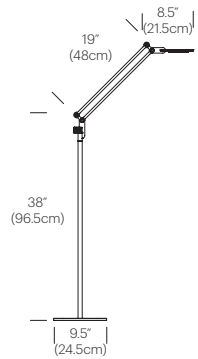

FINISH OPTIONS

White

Silver

Black

Orange

Green

DIMENSIONS

LINK SMALL

SM FLOOR

SM CLAMP

SM WALL

SM TABLE

LINK MEDIUM

MED FLOOR

MED CLAMP

MED WALL

DESIGNER

Peter Stathis 2008 / 2009

MATERIALS

- Aluminum body
- Polycarbonate lens
- Table base: zinc / steel
- Floor base: steel base with aluminum stem
- Clamp, wall, grommet mounts: aluminum

FEATURES

- 360° rotation at base
- Full-range height adjustability
- 180° front to back head tilt
- Advanced LED array eliminates multiple shadows
- Hi-low dim control
- Ships flat-packed

SPECIFICATIONS

- Voltage: 120/220V 60Hz
- Power consumption: 7W
- Color temperature: 3000K
- Luminosity: 305 Lumens
- Luminaire efficacy: 44 Lumens/Watt
- Color Rendition Index: 85 CRI
- 50K hour lifespan
- Cord length: 8' (244cm)