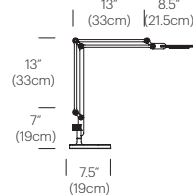

SM FLOOR

SM CLAMP

SM WALL

SM TABLE

LINK MEDIUM

MED FLOOR

MED CLAMP

MED WALL

DESIGNER

Peter Stathis 2008 / 2009

MATERIALS

- Aluminum body
- Polycarbonate lens
- Table base: zinc / steel
- Floor base: steel base with aluminum stem
- Clamp, wall, grommet mounts: aluminum

FEATURES

- 360° rotation at base
- Full-range height adjustability
- 180° front to back head tilt
- Advanced LED array eliminates multiple shadows
- Hi-low dim control
- Ships flat-packed

SPECIFICATIONS

- Voltage: 120/220V 60Hz
- Power consumption: 7W
- Color temperature: 3000K
- Luminosity: 305 Lumens
- Luminaire efficacy: 44 Lumens/Watt
- Color Rendition Index: 85 CRI
- 50K hour lifespan
- Cord length: 8' (244cm)