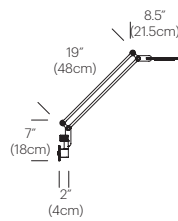

FINISH OPTIONS

White

Silver

Black

Orange

Green

DIMENSIONS

LINK SMALL

SM WALL

LINK MEDIUM

Pablo®

888 MARIN STREET SAN FRANCISCO, CA 94124
PABLODESIGNS.COM

Pablo®

LINK