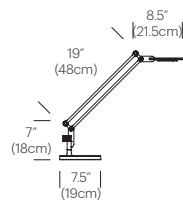

FINISH OPTIONS

White

Silver

Black

Orange

Green

DIMENSIONS

LINK SMALL

SM TABLE

LINK MEDIUM

Pablo®

888 MARIN STREET SAN FRANCISCO, CA 94124
PABLODESIGNS.COM

Pablo®

LINK