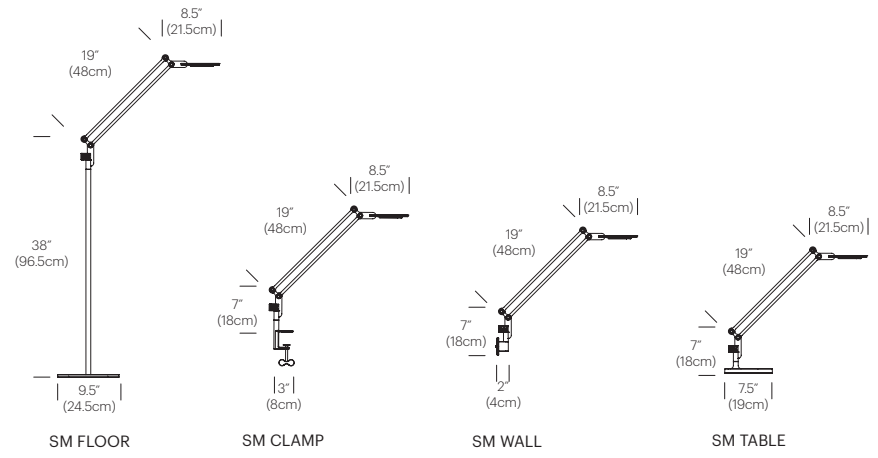

DESIGNER

Peter Stathis 2008 / 2009

MATERIALS

- Aluminum body
- Polycarbonate lens
- Table base: zinc / steel
- Floor base: steel base with aluminum stem
- Clamp, wall, grommet mounts: aluminum

FEATURES

- 360° rotation at base
- Full-range height adjustability
- 180° front to back head tilt
- Advanced LED array eliminates multiple shadows
- Hi-low dim control
- Ships flat-packed

SPECIFICATIONS

- Voltage: 120-240V 50/60Hz
- Power consumption: 7W
- Color temperature: 3000K
- Luminosity: 305 Lumens
- Luminaire efficacy: 44 Lumens/Watt
- Color Rendition Index: 85+ CRI
- 50K hour lifespan
- Cord length: 8' (244cm)

DIMENSIONS

LINK SMALL

LINK MEDIUM

FINISH OPTIONS

LINK

Pablo®

888 MARIN STREET SAN FRANCISCO, CA 94124
PABLODESIGNS.COM