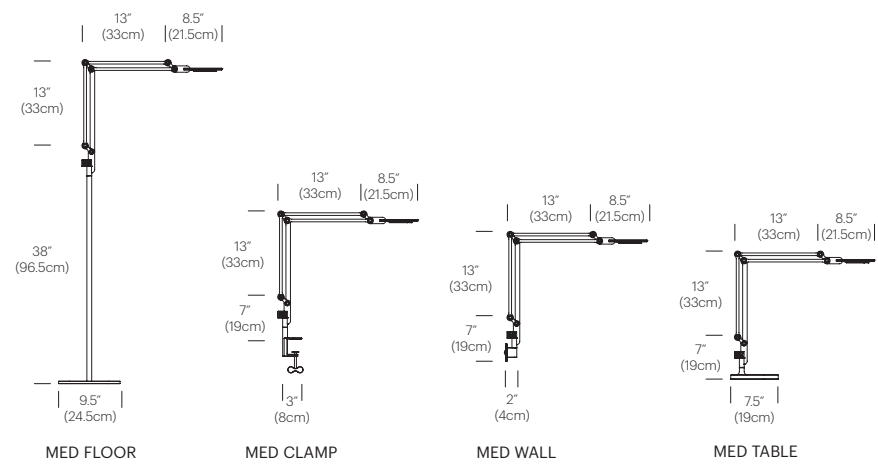

DESIGNER

Peter Stathis 2008 / 2009

MATERIALS

- Aluminum body
- Polycarbonate lens
- Table base: zinc / steel
- Floor base: steel base with aluminum stem
- Clamp, wall, grommet mounts: aluminum

FEATURES

- 360° rotation at base
- Full-range height adjustability
- 180° front to back head tilt
- Advanced LED array eliminates multiple shadows
- Hi-low dim control
- Ships flat-packed

SPECIFICATIONS

- Voltage: 120-240V 50/60Hz
- Power consumption: 7W
- Color temperature: 3000K
- Luminosity: 305 Lumens
- Luminaire efficacy: 44 Lumens/Watt
- Color Rendition Index: 85+ CRI
- 50K hour lifespan
- Cord length: 8' (244cm)

DIMENSIONS

LINK SMALL

LINK MEDIUM

FINISH OPTIONS

LINK

Pablo®

888 MARIN STREET SAN FRANCISCO, CA 94124
PABLODESIGNS.COM