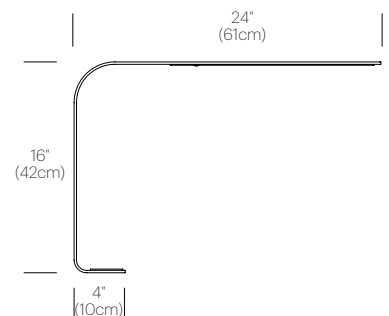

LIGHT CONTROL

Full-range dim control

FEATURES

- Magnetic attachment
- Advanced LED array eliminates multiple shadows
- Ships flat-packed
- OCC model available upon request

SPECIFICATIONS

- Voltage: 120/220V 60Hz
- Power consumption: 7W
- Color temperature: 3000K
- Luminosity: 325 Lumens
- Luminaire efficacy: 46 Lumens/Watt
- Color Rendition Index: 85 CRI
- 50K Hour lifespan
- Cord length: 10' (304cm)
- Global multi-plug adapter available
- 1 year warranty

CERTIFICATIONS

PACKAGING WEIGHT AND DIMENSIONS

LIM:	8.95LBS	25.5" X 13.5" X 2.5"
	4.1KGS	65cm X 34cm X 6cm

NOTES

- Occupancy sensor model available upon request
- Custom requests can be considered on volume orders

FINISHES

BRUSHED ALUMINUM

GRAPHITE

WHITE

DIMENSIONS

LIM L

LIM C

LIM FLOOR

DESCRIPTION

LIM is a revolutionary ultra-slim LED task light that is as fun to use as it is functional. LIM's "L" shaped arm discreetly conceals an array of high-output LEDs and utilizes a magnetic attachment system for effortless adjustment. LIM is available in four models: LIM table, LIM floor, LIM360 and LIM C under-surface.