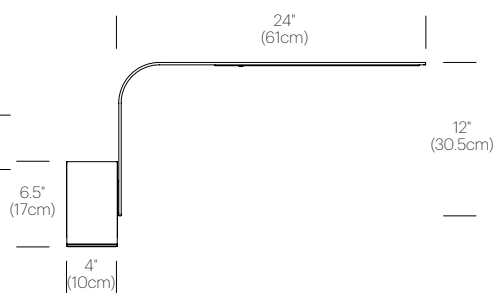

LIGHT CONTROL

Full-range dim control

FEATURES

- Magnetic attachment
- Advanced LED array eliminates multiple shadows
- Ships flat-packed
- OCC model available upon request

SPECIFICATIONS

- Voltage: 120/220V 60Hz
- Power consumption: 7W
- Color temperature: 3000K
- Luminosity: 325 Lumens
- Luminaire efficacy: 46 Lumens/Watt
- Color Rendition Index: 85 CRI
- 50K Hour lifespan
- Cord length: 10' (304cm)
- Global multi-plug adapter available
- 1 year warranty

CERTIFICATIONS

PACKAGING WEIGHT AND DIMENSIONS

LIM:	8.95LBS	25.5" X 13.5" X 2.5"
	4.1KGS	65cm X 34cm X 6cm

NOTES

- Occupancy sensor model available upon request
- Custom requests can be considered on volume orders

FINISHES

BRUSHED ALUMINUM

GRAPHITE

WHITE

DIMENSIONS

LIM L

LIM C

LIM FLOOR