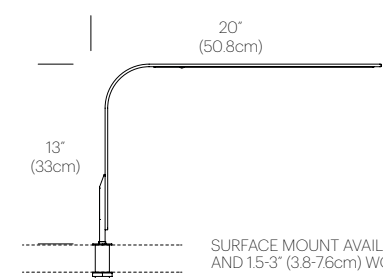

CERTIFICATIONS

PACKAGING WEIGHT AND DIMENSIONS

LIM360:	4.9LBS	25.5" X 10" X 2.5"
	2.2KGS	65cm X 25cm X 6cm

NOTES

- Surface grommet mount available upon request
- Occupancy sensor model available upon request
- Custom requests can be considered on volume orders

FINISHES

DIMENSIONS

LIM 360 TABLE

LIM 360 SURFACE MOUNT

SURFACE MOUNT AVAILABLE FOR 25-15" (6-38cm) AND 1.5-3" (3.8-7.6cm) WORKSURFACES