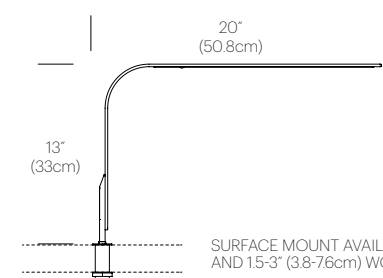

CERTIFICATIONS

PACKAGING WEIGHT AND DIMENSIONS

LIM360:	4.9LBS	25.5" X 10" X 2.5"
	2.2KGS	65cm X 25cm X 6cm

NOTES

- Surface grommet mount available upon request
- Occupancy sensor model available upon request
- Custom requests can be considered on volume orders

FINISHES

DIMENSIONS

LIM 360 TABLE

LIM 360 SURFACE MOUNT

SURFACE MOUNT AVAILABLE FOR 25-15\"/>