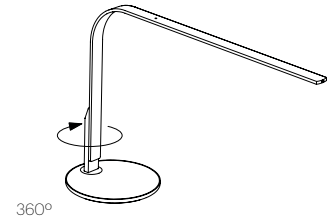

LIM360 TABLE

DESCRIPTION

LIM360 is an inspiringly simple and intelligently functional task lamp. Combining seamless movement with the most advanced LED technology and an integrated USB port for charging mobile devices, LIM360 brings thoughtful design to the forefront. Available in a range of sophisticated neutrals and expressive colors, LIM360 will elevate any environment.

LIGHT CONTROL

Hi-low dim control

FEATURES

- 360° arm rotation
- Advanced LED array eliminates multiple shadow
- USB charging port
- Ships flat-packed
- Removable insert
- OCC model available upon request

CERTIFICATIONS

PACKAGING WEIGHT AND DIMENSIONS

LIM360:	4.9LBS	25.5" X 10" X 2.5"
	2.2KGS	65cm X 25cm X 6cm

NOTES

- Surface grommet mount available upon request
- Occupancy sensor model available upon request
- Custom requests can be considered on volume orders

FINISHES

DIMENSIONS

LIM 360 TABLE

LIM 360 SURFACE MOUNT

SURFACE MOUNT AVAILABLE FOR 25-15\"/>