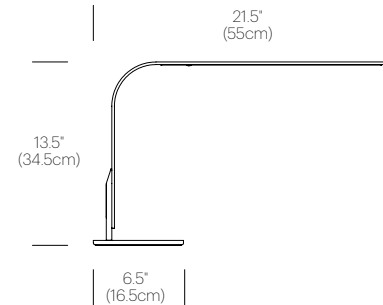

CERTIFICATIONS

PACKAGING WEIGHT AND DIMENSIONS

LIM360:	4.9LBS	25.5" X 10" X 2.5"
	2.2KGS	65cm X 25cm X 6cm

NOTES

- Surface grommet mount available upon request
- Occupancy sensor model available upon request
- Custom requests can be considered on volume orders

FINISHES

DIMENSIONS

LIM 360 TABLE

LIM 360 SURFACE MOUNT

SURFACE MOUNT AVAILABLE FOR 25-15\"/>