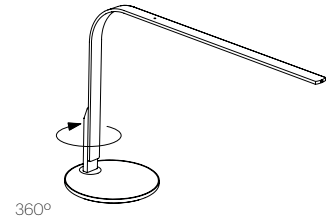

LIM360 TABLE

DESCRIPTION

LIM360 is an inspiringly simple and intelligently functional task lamp. Combining seamless movement with the most advanced LED technology and an integrated USB port for charging mobile devices, LIM360 brings thoughtful design to the forefront. Available in a range of sophisticated neutrals and expressive colors, LIM360 will elevate any environment.

LIGHT CONTROL

Hi-low dim control

FEATURES

- 360° arm rotation
- Advanced LED array eliminates multiple shadow
- USB charging port
- Ships flat-packed
- Removable insert
- OCC model available upon request

CERTIFICATIONS

PACKAGING WEIGHT AND DIMENSIONS

LIM360:	4.9LBS	25.5" X 10" X 2.5"
	2.2KGS	65cm X 25cm X 6cm

NOTES

- Surface grommet mount available upon request
- Occupancy sensor model available upon request
- Custom requests can be considered on volume orders

FINISHES

DIMENSIONS

LIM 360 TABLE

LIM 360 SURFACE MOUNT

SURFACE MOUNT AVAILABLE FOR 25-15" (6-38cm) AND 1.5-3" (3.8-7.6cm) WORKSURFACES