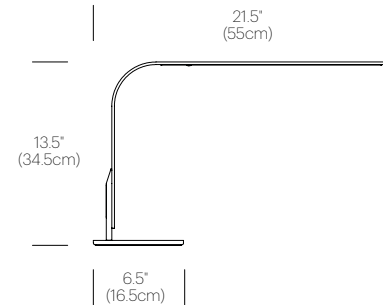

CERTIFICATIONS

PACKAGING WEIGHT AND DIMENSIONS

LIM360:	4.9LBS	25.5" X 10" X 2.5"
	2.2KGS	65cm X 25cm X 6cm

NOTES

- Surface grommet mount available upon request
- Occupancy sensor model available upon request
- Custom requests can be considered on volume orders

FINISHES

DIMENSIONS

LIM 360 TABLE

LIM 360 SURFACE MOUNT

SURFACE MOUNT AVAILABLE FOR 25-15" (6-38cm) AND 1.5-3" (3.8-7.6cm) WORKSURFACES