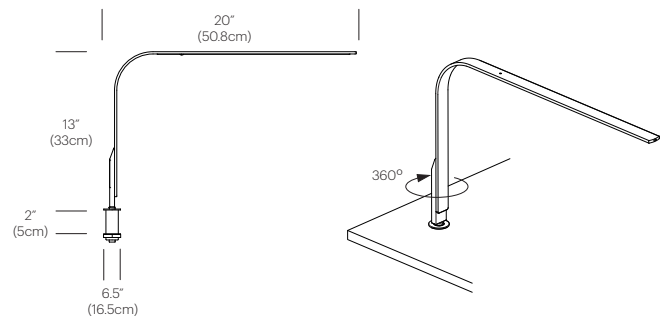

SPECIFICATIONS

- Voltage: 120/220V 60Hz
- Power consumption: 7W
- Color temperature: 3000K
- Luminosity: 295 Lumens
- Luminaire efficacy: 41 Lumens/Watt
- Color Rendition Index: 85
- 50K Hour lifespan
- Global multi-plug adapter available
- Cord length: 10' (304cm)

DIMENSIONS

LIM360

LIM360 SURFACE MOUNT

Note: Surface Mount grommet is satin aluminum; above finish options are for arm only

FINISH OPTIONS

LIM360

White/
Silver Insert

White/
Walnut Insert