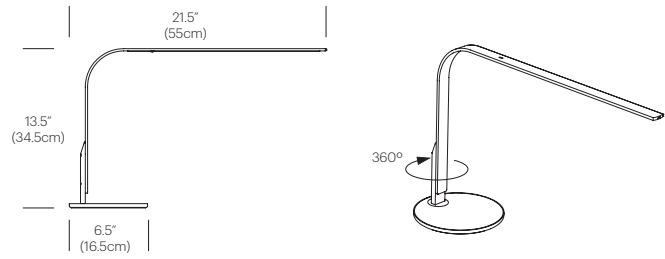

DIMENSIONS

LIM360