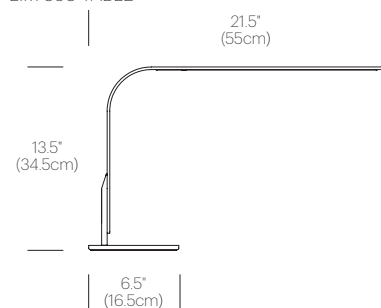

SPECIFICATIONS

- Voltage: 120-240V 50-60Hz
- Power consumption: 7W
- Color temperature: 3000K
- Luminosity: 325 Lumens
- Luminaire efficacy: 46 Lumens/Watt
- Color Rendition Index: 85 CRI
- 50K Hour lifespan
- Cable length: 10' (304cm)
- Global multi-plug adapter available
- 1 year warranty

CERTIFICATIONS

PACKAGING WEIGHT AND DIMENSIONS

LIM360:	4.9LBS	25.5" X 10" X 2.5"
	2.2KGS	65cm X 25cm X 6cm

NOTES

Occupancy sensor model available upon request
Custom requests can be considered on volume orders

FINISHES

ALUMINUM/
SILVER INSERT

ALUMINUM/
WALNUT INSERT

NARANJO/
WALNUT INSERT

WHITE/
WALNUT INSERT

WHITE/
SILVER INSERT

BLACK/
BLACK INSERT

BLACK/
WALNUT INSERT

BRASS/
BRASS INSERT

COPPER/
COPPER INSERT

DIMENSIONS

LIM 360 TABLE

LIM 360 SURFACE MOUNT

SURFACE MOUNT AVAILABLE FOR 25-15" (6-38cm)
AND 1.5-3" (3.8-76cm) WORKSURFACES

Pablo