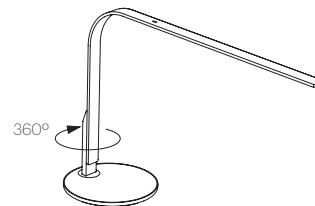

CERTIFICATIONS

PACKAGING WEIGHT AND DIMENSIONS

LIM360:	4.9LBS	25.5" X 10" X 2.5"
	2.2KGS	65cm X 25cm X 6cm

NOTES

Occupancy sensor model available upon request
Custom requests can be considered on volume orders

FINISHES

ALUMINUM/
SILVER INSERT

ALUMINUM/
WALNUT INSERT

NARANJO/
WALNUT INSERT

WHITE/
WALNUT INSERT

WHITE/
SILVER INSERT

BLACK/
BLACK INSERT

BLACK/
WALNUT INSERT

BRASS/
BRASS INSERT

COPPER/
COPPER INSERT

DIMENSIONS

LIM 360 TABLE

LIM 360 SURFACE MOUNT

SURFACE MOUNT AVAILABLE FOR 25-15" (6-38cm)
AND 1.5-3" (3.8-76cm) WORKSURFACES

Pablo