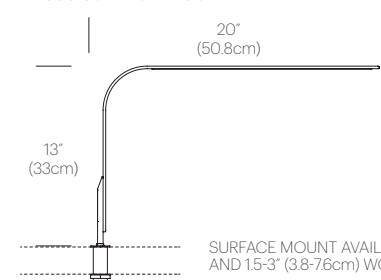

CERTIFICATIONS

PACKAGING WEIGHT AND DIMENSIONS

LIM360:	4.9LBS	25.5" X 10" X 2.5"
	2.2KGS	65cm X 25cm X 6cm

NOTES

Occupancy sensor model available upon request
Custom requests can be considered on volume orders

BRASS/
BRASS INSERT

COPPER/
COPPER INSERT

DIMENSIONS

LIM 360 TABLE

LIM 360 SURFACE MOUNT

SURFACE MOUNT AVAILABLE FOR 25-15" (6-38cm)
AND 1.5-3" (3.8-76cm) WORKSURFACES

Pablo