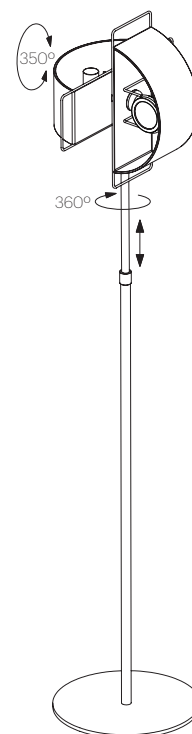

GLOSS TABLE

DESCRIPTION

Newly reimagined with LED technology, Gloss is an innovatively simple hybrid design that allows you to direct dual-focused light sources to serve both ambient and task needs independently. Gloss's bulbs are clearly displayed through their transparent twin acrylic shades and can be positioned to any desired angle and height. Best suited for desk, bedside, or living area.

LIGHT CONTROL

Full range dim (in-line rotary dimmer)

FEATURES

350° dual-shade tilt range
360° shade rotation
Up to 10" height adjustment

SPECIFICATIONS

Voltage: 120V
Power consumption: 6W per bulb
Color temperature: 2700K
Luminosity: 960 Lumens
Luminaire efficacy: 80 Lumens/Watt
Color Rendition Index: 80 CRI
50K Hour lifespan
Cable length: 8' (244cm)
1 year warranty

Color Rendition Index: 80 CRI

50K Hour lifespan

Cable length: 8' (244cm)

1 year warranty

CERTIFICATIONS

UL listed components

PACKAGING WEIGHT AND DIMENSIONS

Gloss Floor:	14LBS	45" X 13" X 6"
	6.4KGS	114cm X 33cm X 15cm

GLOSS 57

49.5" - 58"
(126 - 147cm)

Pablo