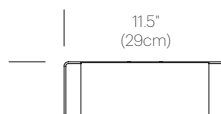

Color Rendition Index: 80 CRI

50K Hour lifespan

Cable length: 8' (244cm)

1 year warranty

CERTIFICATIONS

UL listed components

PACKAGING WEIGHT AND DIMENSIONS

Gloss Floor:	14LBS	45" X 13" X 6"
	6.4KGS	114cm X 33cm X 15cm

GLOSS 57

49.5" - 58"
(126 - 147cm)

Pablo