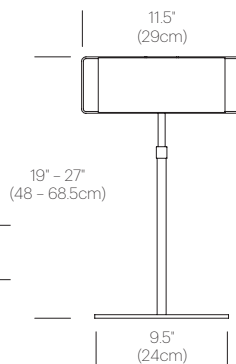

DIMENSIONS

GLOSS 27