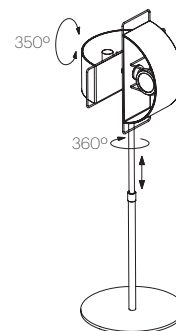

DIMENSIONS

GLOSS 27