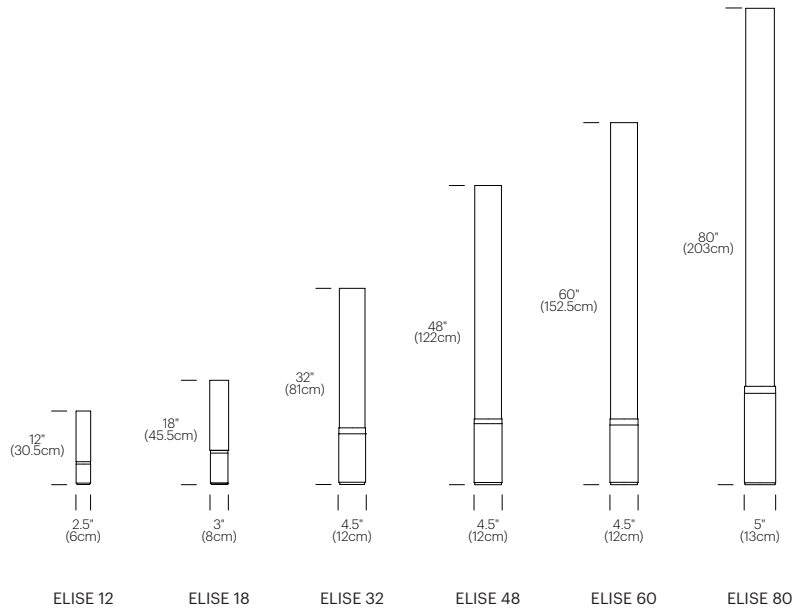

DIMENSIONS

ELISE

FINISH OPTIONS

ELISE

Frosted White /
Silver

Frosted White /
Black

Pablo®

888 MARIN STREET SAN FRANCISCO, CA 94124
PABLODESIGNS.COM