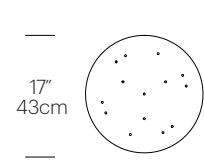

CIELO CHANDELIER CANOPY

CIELO CHANDELIER
3, 5, 7