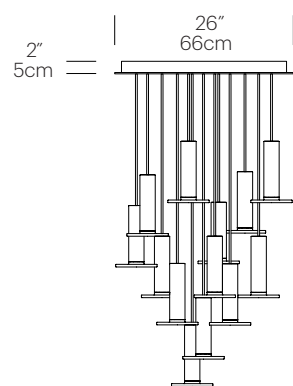

CIELO CHANDELIER 13

FINISH OPTIONS

White/
White/
White Cord

White/
White/
Turquoise Cord

White/
Moss/
White/
Copper Cord

White/
Tomato/
Copper Cord

Gray/
Gray/
Gray Cord

Black/
Black/
Black Cord

Satin Aluminum/
Gray Cord

Pablo®

888 MARIN STREET SAN FRANCISCO, CA 94124
PABLODESIGNS.COM