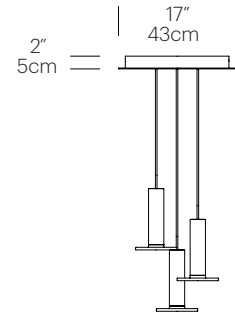

SPECIFICATIONS

- Voltage: 120V or 240V 60Hz
- Power consumption: 12.8W
- Color temperature: 2700K
- Luminosity: 860 Lumens
- Luminaire efficacy: 68 Lumens/Watt
- Color Rendition Index: 91 CRI
- Title 20 compliant
- 50K hour lifespan
- Cord length: 10' (304cm) (Field Cuttable)
- 1 year warranty
- Certifications: ETL, CE, PSE, RoHS

DIMENSIONS

CIELO

CIELO CHANDELIER CANOPY

CIELO CHANDELIER
3, 5, 7

CIELO CHANDELIER
13

CIELO CHANDELIER 3

CIELO CHANDELIER 5

CIELO CHANDELIER 7