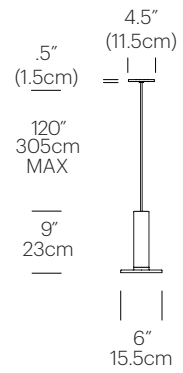

SPECIFICATIONS

- Voltage: 120V or 240V 60Hz
- Power consumption: 12.8W
- Color temperature: 2700K
- Luminosity: 860 Lumens
- Luminaire efficacy: 68 Lumens/Watt
- Color Rendition Index: 91 CRI
- Title 20 compliant
- 50K hour lifespan
- Cord length: 10' (304cm) (Field Cuttable)
- 1 year warranty
- Certifications: ETL, CE, PSE, RoHS

DIMENSIONS

CIELO

CIELO CHANDELIER CANOPY

CIELO CHANDELIER
3, 5, 7

CIELO CHANDELIER
13

CIELO CHANDELIER 3

CIELO CHANDELIER 5

CIELO CHANDELIER 7