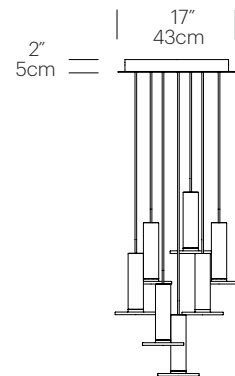

SPECIFICATIONS

- Voltage: 120V or 240V 60Hz
- Power consumption: 12.8W
- Color temperature: 2700K
- Luminosity: 860 Lumens
- Luminaire efficacy: 68 Lumens/Watt
- Color Rendition Index: 91 CRI
- Title 20 compliant
- 50K hour lifespan
- Cord length: 10' (304cm) (Field Cuttable)
- 1 year warranty
- Certifications: ETL, CE, PSE, RoHS

DIMENSIONS

CIELO

CIELO CHANDELIER CANOPY

CIELO CHANDELIER
3, 5, 7

CIELO CHANDELIER
13

CIELO CHANDELIER 3

CIELO CHANDELIER 5

CIELO CHANDELIER 7