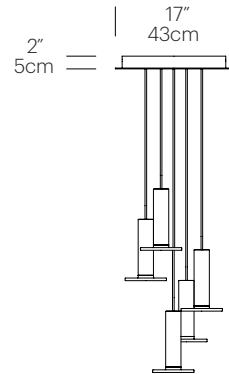

SPECIFICATIONS

- Voltage: 120V or 240V 60Hz
- Power consumption: 12.8W
- Color temperature: 2700K
- Luminosity: 860 Lumens
- Luminaire efficacy: 68 Lumens/Watt
- Color Rendition Index: 91 CRI
- Title 20 compliant
- 50K hour lifespan
- Cord length: 10' (304cm) (Field Cuttable)
- 1 year warranty
- Certifications: ETL, CE, PSE, RoHS

DIMENSIONS

CIELO

CIELO CHANDELIER CANOPY

CIELO CHANDELIER
3, 5, 7

CIELO CHANDELIER
13

CIELO CHANDELIER 3

CIELO CHANDELIER 5

CIELO CHANDELIER 7