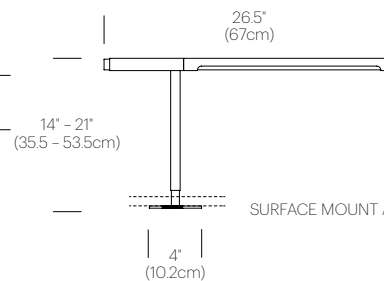

## PACKAGING WEIGHT AND DIMENSIONS

BRAZO TABLE:	14.2LBS	39" X 11" X 5"
	6.4KGS	99cm X 28cm X 13cm

## DIMENSIONS

### BRAZO TABLE

SURFACE MOUNT AVAILABLE FOR 118" (3cm), 2" (5cm) AND 3" (7.5cm) WORKSURFACES