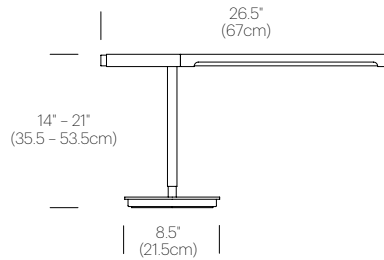

## PACKAGING WEIGHT AND DIMENSIONS

BRAZO TABLE:	14.2LBS	39" X 11" X 5"
	6.4KGS	99cm X 28cm X 13cm

## DIMENSIONS

### BRAZO TABLE

SURFACE MOUNT AVAILABLE FOR 118" (3cm), 2" (5cm) AND 3" (7.5cm) WORKSURFACES