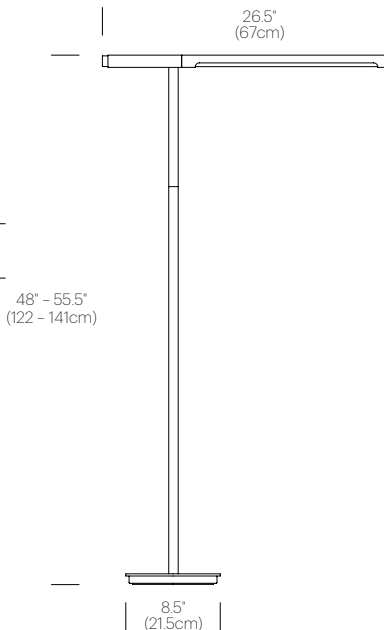

## DIMENSIONS

## SPECIFICATIONS

- Voltage: 120/220V 60Hz
- Power Consumption: 9W
- Color temperature: 3000K
- Luminosity: 450 Lumens
- Luminaire efficacy: 50 Lumens/Watt
- Color Rendition Index: 85 CRI
- Title 20 compliant
- 50K hour lifespan
- Cord length: 8' (244cm)
- Global multi-plug adapter available
- 1 year warranty

## PACKAGING WEIGHT AND DIMENSIONS

BRAZO FLOOR:	15.55LBS	39" X 11" X 5"
	7.1KGS	99cm X 28cm X 13cm

## DIMENSIONS

BRAZO FLOOR

**Pablo**