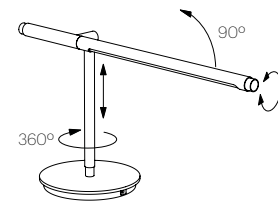

DIMENSIONS

BRAZO TABLE

SURFACE MOUNT AVAILABLE FOR 118" (3cm), 2" (5cm) AND 3" (7.5cm) WORKSURFACES