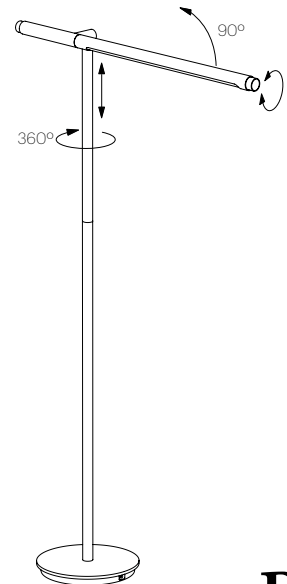

## DIMENSIONS

## PACKAGING WEIGHT AND DIMENSIONS

BRAZO FLOOR:	15.55LBS	39" X 11" X 5"
	7.1KGS	99cm X 28cm X 13cm

## DIMENSIONS

BRAZO FLOOR

**Pablo**