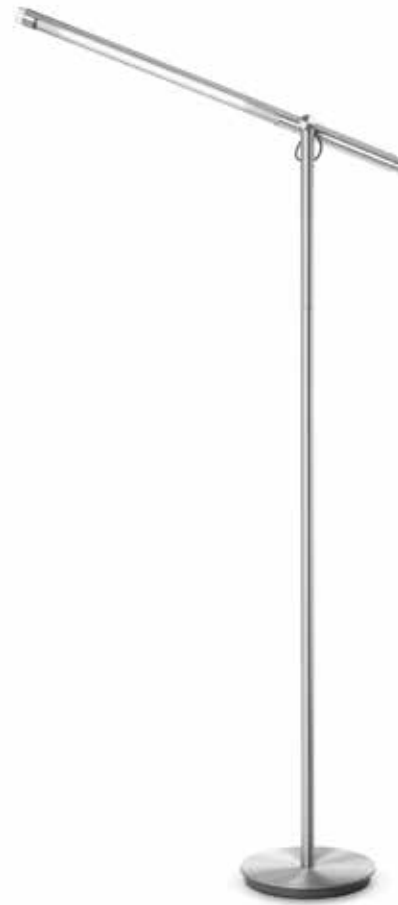

BRAZO FLOOR

DESCRIPTION

Brazo's precision machined aluminum construction allows for optimal task lighting control with 360° adjustability and 90° tilt. Brazo features a luminous and energy-efficient LED light source which can be dialed to any desired beam-spread and brightness depending on the task.

FIXTURE TYPE

Floor

LIGHT SOURCE

(108x) High output LED array

PRODUCT CODES

Brazo Floor (Silver):	BRAZ FLR SLV
Brazo Floor (Black):	BRAZ FLR BLK
Brazo Floor (White):	BRAZ FLR WHT
Brazo Floor (Bronze):	BRAZ FLR BRZ

LIGHT CONTROL

Full range dim (rotary dimmer)

FEATURES

- 360° arm rotation
- 90° arm tilt
- Calibrated light focus control
- Height adjustable
- Advanced LED array eliminates multiple shadows
- Ships flat-packed
- 97% recyclable

SPECIFICATIONS

- Voltage: 120/220V 60Hz
- Power Consumption: 9W
- Color temperature: 3000K
- Luminosity: 450 Lumens
- Luminaire efficacy: 50 Lumens/Watt
- Color Rendition Index: 85 CRI
- Title 20 compliant
- 50K hour lifespan
- Cord length: 8' (244cm)
- Global multi-plug adapter available
- 1 year warranty

CERTIFICATIONS

PACKAGING WEIGHT AND DIMENSIONS

BRAZO FLOOR:	15.55LBS	39" X 11" X 5"
	7.1KGS	99cm X 28cm X 13cm

NOTES

Custom requests can be considered on volume orders