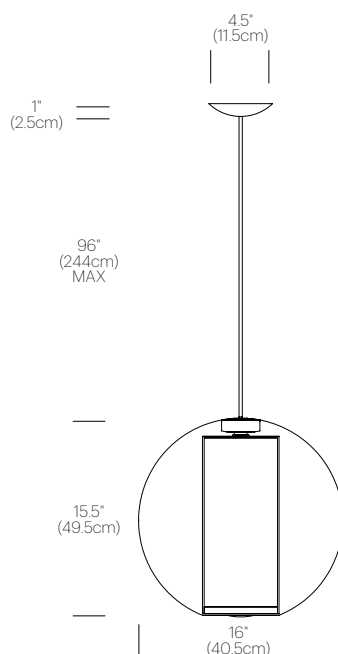

DIMENSIONS

BEL OCCHIO PENDANT