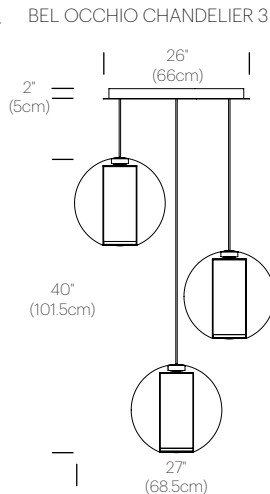

UL listed components

PACKAGING WEIGHT AND DIMENSIONS

BEL OCCHIO: 11.7LBS 18.5" X 19" X 21"

5.3KGS 47cm X 48cm X 53cm

NOTES

Custom requests can be considered on volume orders

FINISHES

CLEAR/WHITE

UL listed components

PACKAGING WEIGHT AND DIMENSIONS

Bel Occhio:	11.7LBS	18.5" X 19" X 21"
	5.3KGS	47cm X 48cm X 53cm

NOTES

Custom requests can be considered on volume orders

FINISHES

CLEAR/WHITE

CLEAR/ORANGE

CERTIFICATIONS

UL listed components

PACKAGING WEIGHT AND DIMENSIONS

Bel Occhio:	11.7LBS	18.5" X 19" X 21"
	5.3KGS	47cm X 48cm X 53cm
Chandelier canopy 26":	30LBS	32" X 32" X 6"
	13.6KGS	81cm X 81cm X 15cm

NOTES

Custom requests can be considered on volume orders

FINISHES

CLEAR/WHITE

CLEAR/ORANGE

CANOPY

WHITE

DIMENSIONS