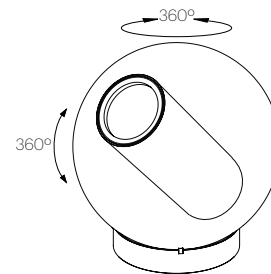

UL listed components

PACKAGING WEIGHT AND DIMENSIONS

BEL OCCHIO: 11.7LBS 18.5" X 19" X 21"

5.3KGS 47cm X 48cm X 53cm

NOTES

Custom requests can be considered on volume orders

FINISHES

CLEAR/WHITE

CLEAR/ORANGE

DIMENSIONS

BEL OCCHIO TABLE

BEL OCCHIO PENDANT

DESCRIPTION

Bel Occhio Pendant is a study in weightlessness and transparency. Its inner column suspends freely within a clear acrylic shell and provides both ambient and focused illumination. Available with Orange or White diffuser.

UL listed components

PACKAGING WEIGHT AND DIMENSIONS

Bel Occhio:	11.7LBS	18.5" X 19" X 21"
	5.3KGS	47cm X 48cm X 53cm

NOTES

Custom requests can be considered on volume orders

FINISHES

CLEAR/WHITE

CLEAR/ORANGE