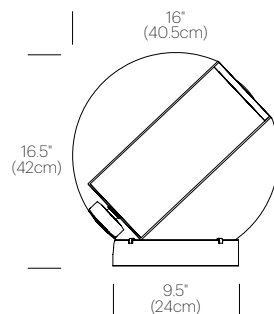

DIMENSIONS

BEL OCCHIO TABLE