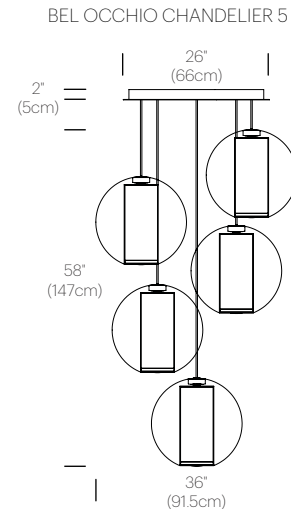

UL listed components

PACKAGING WEIGHT AND DIMENSIONS

BEL OCCHIO: 11.7LBS 18.5" X 19" X 21"

5.3KGS 47cm X 48cm X 53cm

NOTES

Custom requests can be considered on volume orders

FINISHES

CLEAR/WHITE

UL listed components

PACKAGING WEIGHT AND DIMENSIONS

Bel Occhio:	11.7LBS	18.5" X 19" X 21"
	5.3KGS	47cm X 48cm X 53cm

NOTES

Custom requests can be considered on volume orders

FINISHES

CLEAR/WHITE

CLEAR/ORANGE

CERTIFICATIONS

UL listed components

PACKAGING WEIGHT AND DIMENSIONS

Bel Occhio:	11.7LBS	18.5" X 19" X 21"
	5.3KGS	47cm X 48cm X 53cm
Chandelier canopy 26":	30LBS	32" X 32" X 6"
	13.6KGS	81cm X 81cm X 15cm

NOTES

Custom requests can be considered on volume orders

FINISHES

CLEAR/WHITE

CLEAR/ORANGE

CANOPY

WHITE

DIMENSIONS