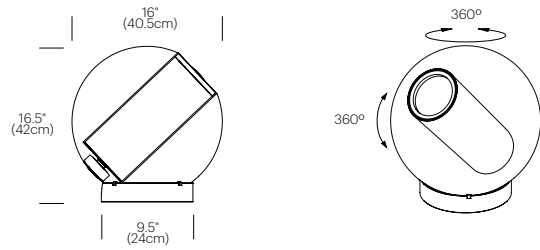

DESIGNER

Pablo Pardo 2005

MATERIALS

- Acrylic sphere
- Acrylic base (table only)
- Steel canopy (pendant only)
- Fabric cord

FEATURES

- Full-range dim
- 360° rotation (table model)

SPECIFICATIONS

- Voltage: 120-240V
- Pendant cord length: 8' (243.8cm)
- Table cord length: 8' (243.8cm)
- 1 year warranty
- Certifications: UL listed components

BULB TYPE

- (1) White BT15 - Med Base (72W)

DIMENSIONS

BEL OCCHIO TABLE

BEL OCCHIO PENDANT

FINISH OPTIONS

BEL OCCHIO TABLE AND PENDANT

Pablo®