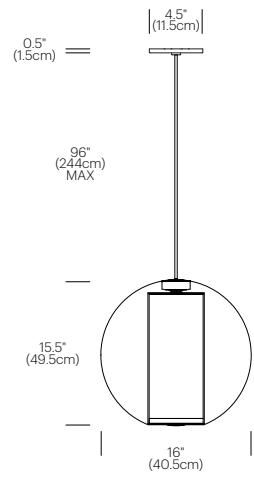

DESIGNER

Pablo Pardo 2005

MATERIALS

- Acrylic sphere
- Acrylic base (table only)
- Steel canopy (pendant only)
- Fabric cord

FEATURES

- Full-range dim
- 360° rotation (table model)

SPECIFICATIONS

- Voltage: 120-240V
- Pendant cord length: 8' (243.8cm)
- Table cord length: 8' (243.8cm)
- 1 year warranty
- Certifications: UL listed components

BULB TYPE

- (1) White BT15 - Med Base (72W)

DIMENSIONS

BEL OCCHIO TABLE

BEL OCCHIO PENDANT

FINISH OPTIONS

BEL OCCHIO TABLE AND PENDANT

Pablo®