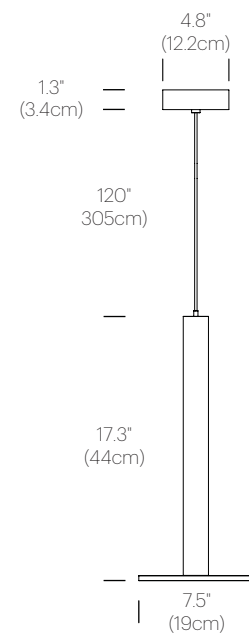

LIGHT CONTROL

Hard-wired, dimmable

FEATURES

Energy efficient flat panel technology
Fully Dimmable
Glare-free illumination

SPECIFICATIONS

Voltage: 120V, 240V, or 277V 50/60Hz
Power Consumption: 18W
Color Temperature: 2700K
Luminosity: 1200 Lumens
Luminaire efficacy: 58 Lumens/Watt
Color Rendition Index: 91 CRI
50K hour lifespan
Cable Length: 10' (3m) (Adjustable height)

CERTIFICATIONS

PACKAGING WEIGHT AND DIMENSIONS

Cielo XL:	4.25LBS	8" X 19.5"
	2KG	20cm X 49.5cm

FINISHES

DIMENSIONS

CIELO XL

CIELO XL MULTI-LIGHT

DESCRIPTION

Cielo XL's stunning machined aluminum design can be suspended in a variety of unique custom arrangements with both round and linear canopy solutions. With Cielo XL Multi-Light, up to 9 lamps can be grouped together in a variety mixed sizes to form impressive luminaire displays. Both size and shape of the grouping is controlled by lamp quantity and positioning relative to the Multi-Light canopy. Swag mounts are provided to extend the lights out into space along with an ample height adjustable cord length of 10' (304cm) to offer a wide range of unique custom configurations.

MULTI-PORT CANOPY

WHITE

BLACK

LINEAR

ROUND

MULTI-LIGHT CANOPY DIMENSIONS

9"
(22.8cm)

12"
(30.5cm)