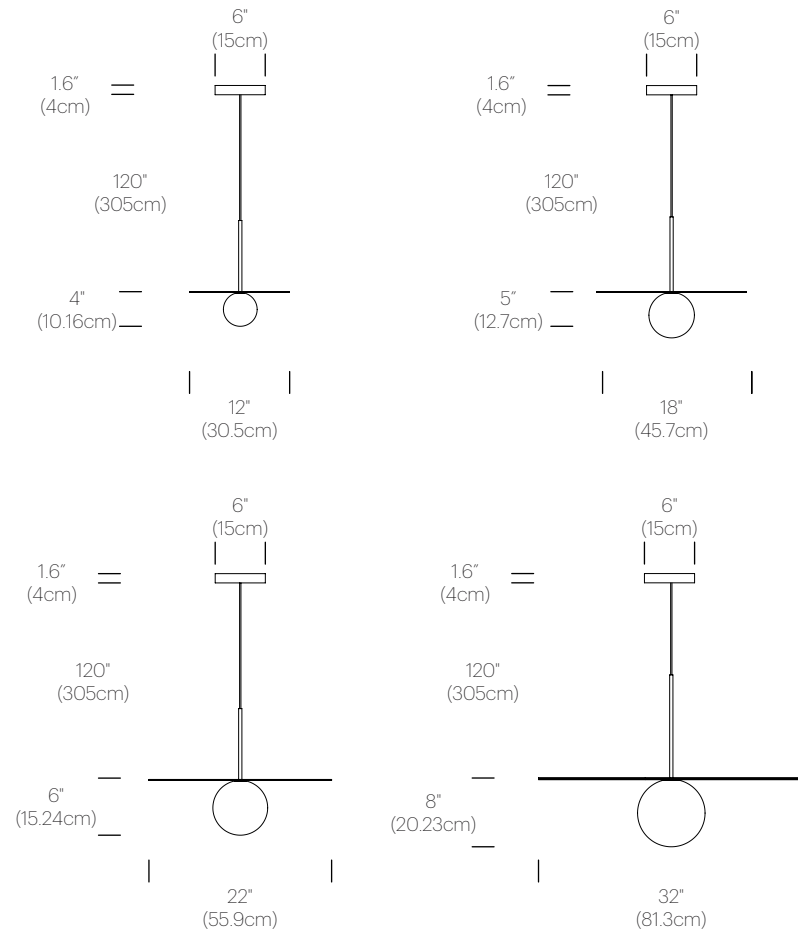

Color Temperature: 2700K

Luminosity: 560 Lumens (12"), 640 Lumens (18"),

1160 Lumens (22"), 1550 Lumens (32")

Luminaire Efficacy: 57 Lumens/Watt

Color Rendition Index: 95 CRI

50K hour lifespan

Cord Length: 10' (3m) (Field cuttable)

CERTIFICATIONS

PACKAGING WEIGHT AND DIMENSIONS

Bola Disc 12	4LBS	15" X 7"
(Steel Shade)	1.8KG	38cm X 18cm
Bola Disc 12	2.4LBS	15" X 7"
(White Aluminum Shade)	1.1KG	38cm X 18cm
Bola Disc 18	8.6LBS	20.75" X 8"
(Steel Shade)	3.9KG	53cm X 20cm
Bola Disc 18	6.75LBS	20.75" X 8"
(White Aluminum Shade)	3KG	53cm X 20cm
Bola Disc 22	12.25LBS	24" X 10"
(Steel Shade)	5.6KG	61cm X 25cm
Bola Disc 22	9LBS	24" X 10"
(White Aluminum Shade)	4.1KG	61cm X 25cm
Bola Disc 32	23.8LBS	34.5" X 10.5"
(Steel Shade)	10.8KG	87.6cm X 27cm
Bola Disc 32	17.5LBS	34.5" X 10.5"
(White Aluminum Shade)	7.9KG	87.6cm X 27cm

FINISHES

BOLA DISC

DIMENSIONS

BOLA DISC 12" + 18" + 22" + 32"

BOLA DISC MULTI-LIGHT

DESCRIPTION

Bola's elegant reflective disc and globe design can be suspended in a variety of custom arrangements in both round and linear configurations. With Bola Multi-Light, up to 9 lamps can be grouped together in a variety of mixed disc sizes to form stunning luminaire displays. Both size and shape of the grouping is controlled by lamp quantity and positioning relative to the Multi-Light canopy. Swag mounts are provided to extend the lights out into space along with an ample cord length of 10' (304cm) to offer a wide array of unique solutions.

GLOSS WHITE/
CHROME

CANOPIY

WHITE

BLACK

ROUND

MULTI-LIGHT CANOPY DIMENSIONS

9"
(22.8cm)

12"
(30.5cm)