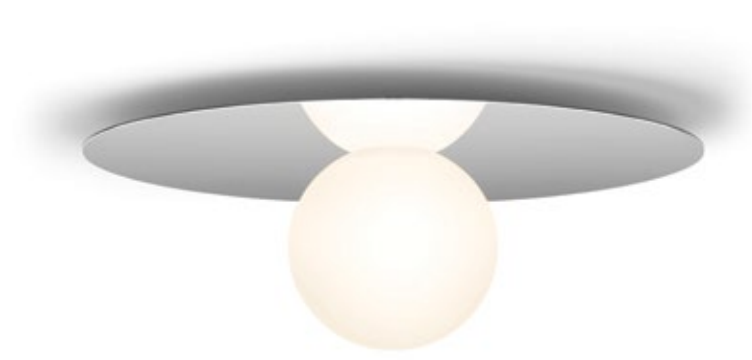

BOLA DISC

DESCRIPTION

Bola Disc is a uniquely expressive LED Pendant system featuring a distinctive range of chromated disc reflectors that give the illusion of weightlessness by mirroring its surroundings. Available in 4 distinct sizes, Bola Disc pairs an elegant globe diffuser made of opaline glass with exquisitely polished stainless steel or aluminum discs in chrome, brass, rose gold and lacquered white to appease the most discerning tastes. Dependent on size, Bola provides up to 1550 lumens of warm ambient light and is fully dimmable, providing unparalleled illumination. Bola can be suspended individually, in series, or as striking chandelier groupings for residential, contract, and hospitality settings alike.

LINEAR

BOLA DISC FLUSH

DESCRIPTION

A study in refined simplicity, Bola Disc Flush offers a magical combination of mirror and globe refined down to its bare essentials. The objective with the Bola Disc Flush is to provide both direct and reflected light from either ceiling or wall mounted vantage points. Bola Disc Flush brings elegance and refinement with four sizes and four finishes in white, brass, rose gold, or chrome. An ideal fixture for adding diffused and reflected light in hallway corridors, nooks, dining settings, bedrooms, or living areas. Stunning groupings can also be created by mixing different sizes and finishes together to form unique custom light displays.

GLOSS WHITE

DIMENSIONS

BOLA DISC FLUSH 12, 18, 22, 32

BOLA DISC FLUSH GROUPING

Stunning compositions can be created by mixing or matching different sizes and finishes together to form unique customized light clusters.