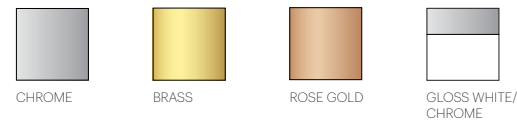

LIGHT CONTROL

Hard-wired, dimmable

FEATURES

Fully Dimmable

Shade Options: 12"(30cm), 18"(46cm), 22"(56cm), 32"(81cm) Discs

SPECIFICATIONS

Voltage: 120V, 240V, or 277V 50/60Hz

Power Consumption: 8W (12", 18"), 15W (22"), 20W (32")

Color Temperature: 2700K

Luminosity: 560 Lumens (12"), 640 Lumens (18"),

1160 Lumens (22"), 1550 Lumens (32")

Luminaire Efficacy: 57 Lumens/Watt

Color Rendition Index: 95 CRI

50K hour lifespan

Cord Length: 10' (3m) (Field cuttable)

CERTIFICATIONS

PACKAGING WEIGHT AND DIMENSIONS

Bola Disc 12	4LBS	15" X 7"
(Steel Shade)	1.8KG	38cm X 18cm
Bola Disc 12	2.4LBS	15" X 7"
(White Aluminum Shade)	1.1KG	38cm X 18cm
Bola Disc 18	8.6LBS	20.75" X 8"
(Steel Shade)	3.9KG	53cm X 20cm
Bola Disc 18	6.75LBS	20.75" X 8"
(White Aluminum Shade)	3KG	53cm X 20cm
Bola Disc 22	12.25LBS	24" X 10"
(Steel Shade)	5.6KG	61cm X 25cm
Bola Disc 22	9LBS	24" X 10"
(White Aluminum Shade)	4.1KG	61cm X 25cm
Bola Disc 32	23.8LBS	34.5" X 10.5"
(Steel Shade)	10.8KG	87.6cm X 27cm
Bola Disc 32	17.5LBS	34.5" X 10.5"
(White Aluminum Shade)	7.9KG	87.6cm X 27cm

FINISHES

BOLA DISC