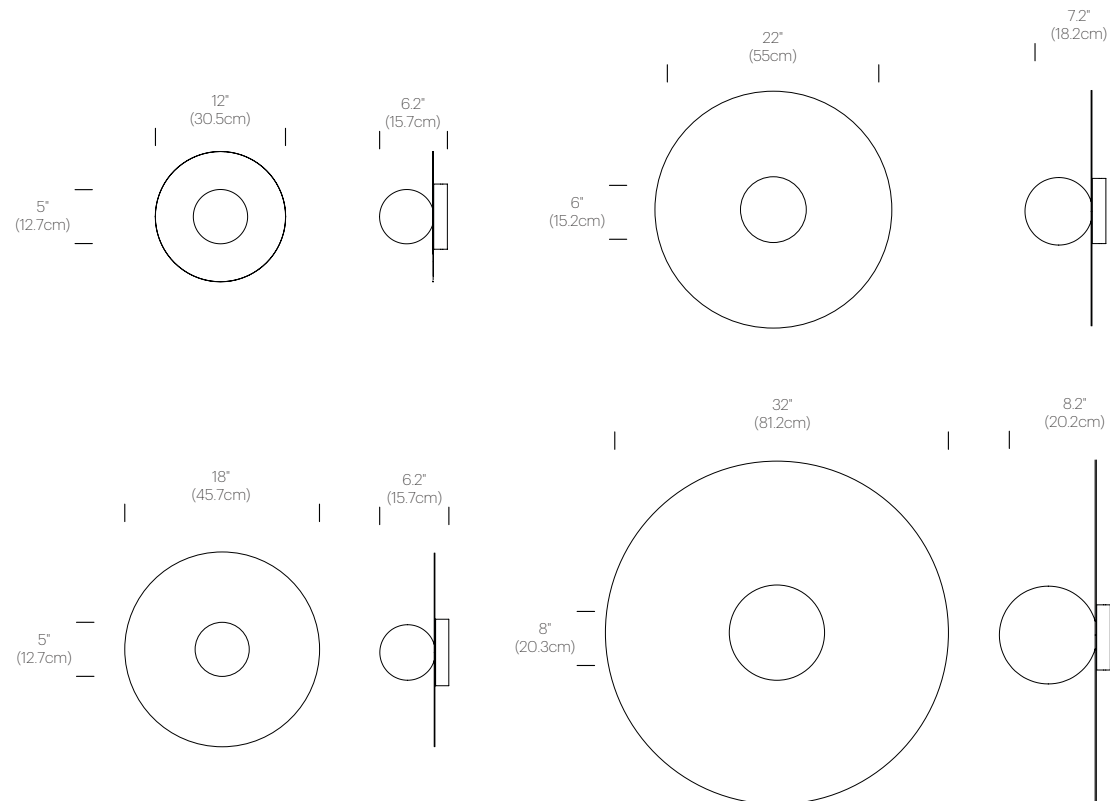

FINISHES

BOLA DISC

DIMENSIONS

BOLA DISC 12" + 18" + 22" + 32"

BOLA DISC MULTI-LIGHT

DESCRIPTION

Bola's elegant reflective disc and globe design can be suspended in a variety of custom arrangements in both round and linear configurations. With Bola Multi-Light, up to 9 lamps can be grouped together in a variety of mixed disc sizes to form stunning luminaire displays. Both size and shape of the grouping is controlled by lamp quantity and positioning relative to the Multi-Light canopy. Swag mounts are provided to extend the lights out into space along with an ample cord length of 10' (304cm) to offer a wide array of unique solutions.

LINEAR

BOLA DISC FLUSH

DESCRIPTION

A study in refined simplicity, Bola Disc Flush offers a magical combination of mirror and globe refined down to its bare essentials. The objective with the Bola Disc Flush is to provide both direct and reflected light from either ceiling or wall mounted vantage points. Bola Disc Flush brings elegance and refinement with four sizes and four finishes in white, brass, rose gold, or chrome. An ideal fixture for adding diffused and reflected light in hallway corridors, nooks, dining settings, bedrooms, or living areas. Stunning groupings can also be created by mixing different sizes and finishes together to form unique custom light displays.

FEATURES

Shade Options: 12"(30cm), 18"(46cm), 22"(55cm), 32"(81.2cm)

SPECIFICATIONS

Voltage: 120 or 240V 50/60Hz
Power Consumption: 8W (12", 18"), 15W (22"), 20W (32")
Luminosity: 560 Lumens (12"), 640 Lumens (18"), 1160 Lumens (22"), 1550 Lumens (32")
Luminaire Efficacy: 57 Lumens/Watt
Color Rendition Index: 95 CRI
50K hour lifespan
ELV Dimmer recommended

GLOSS WHITE

DIMENSIONS

BOLA DISC FLUSH 12, 18, 22, 32

BOLA DISC FLUSH GROUPING

Stunning compositions can be created by mixing or matching different sizes and finishes together to form unique customized light clusters.