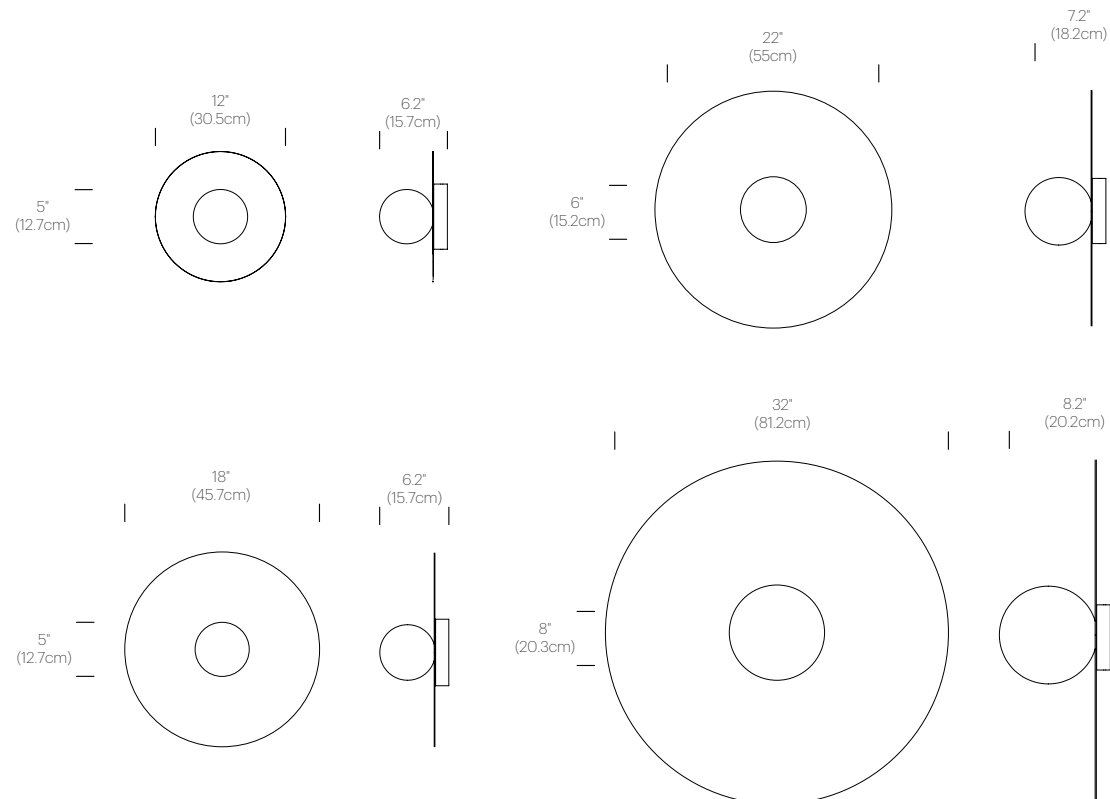

GLOSS WHITE/
CHROME

CANOPIY

WHITE

BLACK

ROUND

MULTI-LIGHT CANOPY DIMENSIONS

9"
(22.8cm)

12"
(30.5cm)

LINEAR

BOLA DISC FLUSH

DESCRIPTION

A study in refined simplicity, Bola Disc Flush offers a magical combination of mirror and globe refined down to its bare essentials. The objective with the Bola Disc Flush is to provide both direct and reflected light from either ceiling or wall mounted vantage points. Bola Disc Flush brings elegance and refinement with four sizes and four finishes in white, brass, rose gold, or chrome. An ideal fixture for adding diffused and reflected light in hallway corridors, nooks, dining settings, bedrooms, or living areas. Stunning groupings can also be created by mixing different sizes and finishes together to form unique custom light displays.

FEATURES

Shade Options: 12"(30cm), 18"(46cm), 22"(55cm), 32"(81.2cm)

SPECIFICATIONS

Voltage: 120 or 240V 50/60Hz
Power Consumption: 8W (12", 18"), 15W (22"), 20W (32")
Luminosity: 560 Lumens (12"), 640 Lumens (18"), 1160 Lumens (22"), 1550 Lumens (32")
Luminaire Efficacy: 57 Lumens/Watt
Color Rendition Index: 95 CRI
50K hour lifespan
ELV Dimmer recommended

GLOSS WHITE

DIMENSIONS

BOLA DISC FLUSH 12, 18, 22, 32

BOLA DISC FLUSH GROUPING

Stunning compositions can be created by mixing or matching different sizes and finishes together to form unique customized light clusters.