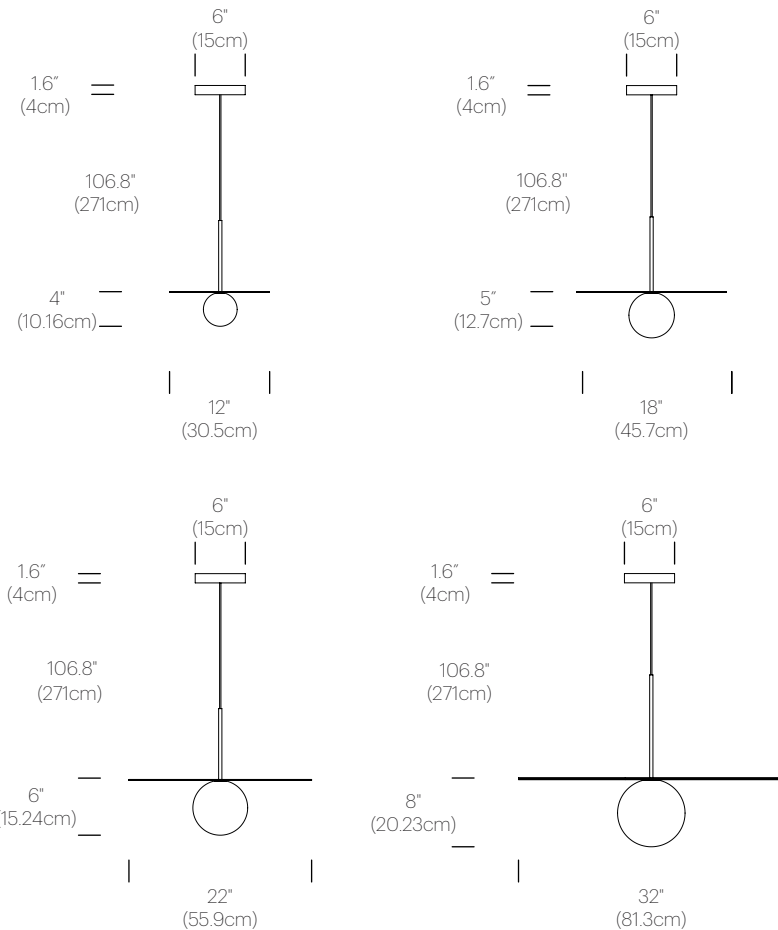

CERTIFICATIONS

PACKAGING WEIGHT AND DIMENSIONS

Bola Disc 12	4LBS	15" X 7"
(Steel Shade)	1.8KG	38cm X 18cm
Bola Disc 12	2.4LBS	15" X 7"
(White Aluminum Shade)	1.1KG	38cm X 18cm
Bola Disc 18	8.6LBS	20.75" X 8"
(Steel Shade)	3.9KG	53cm X 20cm
Bola Disc 18	6.75LBS	20.75" X 8"
(White Aluminum Shade)	3KG	53cm X 20cm
Bola Disc 22	12.25LBS	24" X 10"
(Steel Shade)	5.6KG	61cm X 25cm
Bola Disc 22	9LBS	24" X 10"
(White Aluminum Shade)	4.1KG	61cm X 25cm
Bola Disc 32	23.8LBS	34.5" X 10.5"
(Steel Shade)	10.8KG	87.6cm X 27cm
Bola Disc 32	17.5LBS	34.5" X 10.5"
(White Aluminum Shade)	7.9KG	87.6cm X 27cm

FINISHES

BOLA DISC

CHROME

BRASS

ROSE GOLD

GLOSS WHITE/
CHROME

DIMENSIONS

BOLA DISC 12" + 18" + 22" + 32"

BOLA DISC MULTI-LIGHT

DESCRIPTION

Bola's elegant reflective disc and globe design can be suspended in a variety of custom arrangements in both round and linear configurations. With Bola Multi-Light, up to 9 lamps can be grouped together in a variety of mixed disc sizes to form stunning luminaire displays. Both size and shape of the grouping is controlled by lamp quantity and positioning relative to the Multi-Light canopy. Swag mounts are provided to extend the lights out into space along with an ample cord length of 8.9' (271cm) to offer a wide array of unique solutions.

GLOSS WHITE/
CHROME

CANOPIY

WHITE

BLACK

ROUND

MULTI-LIGHT CANOPY DIMENSIONS

9"
(22.8cm)

12"
(30.5cm)