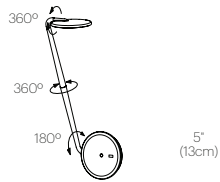

Pablo®

PIXO

PIXO

DESCRIPTION

Pixo offers maximum utility in a minimal footprint. The compact and efficient LED task light is highly adjustable, allowing you to focus warm, glare-free light where you need it most. For added convenience, the elegant form factor features full-range dimming via its easy to use optical switch. The base integrates a USB port for charging mobile devices. Pixo now offers an expansive array of expressive and sophisticated colors to suit every discerning taste.

DESIGNER

Fernando Pardo and Pablo Pardo 2011

MATERIALS

- Formed aluminum arm
- Polycarbonate shade and base cover
- Steel base insert

FEATURES

- 360° arm rotation
- 180° tilt
- 360° shade rotation
- Wireless Charging Technology+ USB Charging port
- Advanced LED array eliminates multiple shadows
- Full range dim
- Optical switch - ADA compliant (table model)
- Occupancy sensor model available upon request (table model)
- Ships flat-packed

SPECIFICATIONS

- Voltage: 120-240V 60Hz
- Power consumption: 6W MAX
- Color temperature: 3000K
- Luminosity: 325 Lumens
- Luminaire efficacy: 54 Lumens/Watt
- Color Rendition Index: 90 CRI
- 50K hour lifespan
- Cord length: 6' (182cm)
- Global multi-plug adapter available
- 1 year warranty
- Certifications: ETL, CE, RoHS

DIMENSIONS

PIXO

PIXO WALL

FEATURES

USB CHARGING PORT

FULL RANGE OPTICAL SWITCH

(table model only)

FINISH OPTIONS