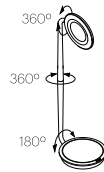

DESIGNER

Fernando Pardo and Pablo Pardo 2011

MATERIALS

- Formed aluminum arm
- Polycarbonate shade and base cover
- Steel base insert

FEATURES

- 360° arm rotation
- 180° tilt
- 360° shade rotation
- Wireless Charging Technology+ USB Charging port
- Advanced LED array eliminates multiple shadows
- Full range dim
- Optical switch - ADA compliant (table model)
- Occupancy sensor model available upon request (table model)
- Ships flat-packed

SPECIFICATIONS

- Voltage: 120-240V 60Hz
- Power consumption: 6W MAX
- Color temperature: 3000K
- Luminosity: 325 Lumens
- Luminaire efficacy: 54 Lumens/Watt
- Color Rendition Index: 90 CRI
- 50K hour lifespan
- Cord length: 6' (182cm)
- Global multi-plug adapter available
- 1 year warranty
- Certifications: ETL, CE, RoHS

DIMENSIONS

PIXO

PIXO WALL

FEATURES

USB CHARGING PORT

FULL RANGE OPTICAL SWITCH

(table model only)

FINISH OPTIONS