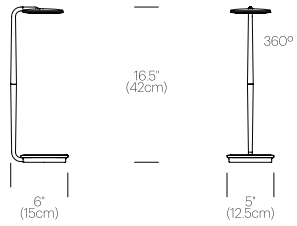

DESIGNER

Fernando Pardo and Pablo Pardo 2011

MATERIALS

- Formed aluminum arm
- Polycarbonate shade and base cover
- Steel base insert

FEATURES

- 360° arm rotation
- 180° tilt
- 360° shade rotation
- Wireless Charging Technology+ USB Charging port
- Advanced LED array eliminates multiple shadows
- Full range dim
- Optical switch - ADA compliant (table model)
- Occupancy sensor model available upon request (table model)
- Ships flat-packed

SPECIFICATIONS

- Voltage: 120-240V 60Hz
- Power consumption: 6W MAX
- Color temperature: 3000K
- Luminosity: 325 Lumens
- Luminaire efficacy: 54 Lumens/Watt
- Color Rendition Index: 90 CRI
- 50K hour lifespan
- Cord length: 6' (182cm)
- Global multi-plug adapter available
- 1 year warranty
- Certifications: ETL, CE, RoHS

DIMENSIONS

PIXO

PIXO WALL

FEATURES

USB CHARGING PORT

FULL RANGE OPTICAL SWITCH

(table model only)

FINISH OPTIONS