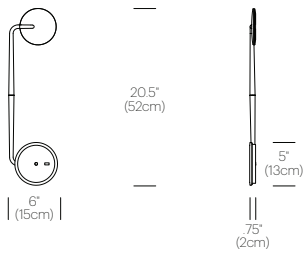

SPECIFICATIONS

- Voltage: 120-240V 60Hz
- Power consumption: 6W MAX
- Color temperature: 3000K
- Luminosity: 325 Lumens
- Luminaire efficacy: 54 Lumens/Watt
- Color Rendition Index: 90 CRI
- 50K hour lifespan
- Cord length: 6' (182cm)
- Global multi-plug adapter available
- 1 year warranty
- Certifications: ETL, CE, RoHS

DIMENSIONS

PIXO

PIXO WALL

FEATURES

USB CHARGING PORT

FULL RANGE OPTICAL SWITCH

(table model only)

FINISH OPTIONS