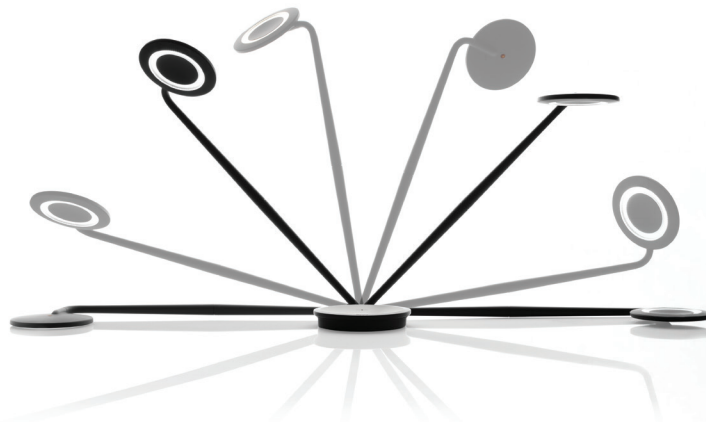

Pablo®

PIXO

PIXO

DESCRIPTION

Pixo offers maximum utility in a minimal footprint. The compact and efficient LED task light is highly adjustable, allowing you to focus warm, glare-free light where you need it most. For added convenience, the elegant form factor features full-range dimming via its easy to use optical switch. The base integrates a USB port for charging mobile devices. Pixo now offers an expansive array of expressive and sophisticated colors to suit every discerning taste.

DESIGNER

Fernando Pardo and Pablo Pardo 2011

MATERIALS

- Formed aluminum arm
- Polycarbonate shade and base cover
- Steel base insert

FEATURES

- 360° arm rotation
- 180° tilt
- 360° shade rotation
- Wireless Charging Technology+ USB Charging port
- Advanced LED array eliminates multiple shadows
- Full range dim
- Optical switch - ADA compliant (table model)
- Occupancy sensor model available upon request (table model)
- Ships flat-packed

SPECIFICATIONS

- Voltage: 120-240V 60Hz
- Power consumption: 6W MAX
- Color temperature: 3000K
- Luminosity: 325 Lumens
- Luminaire efficacy: 54 Lumens/Watt
- Color Rendition Index: 90 CRI
- 50K hour lifespan
- Cord length: 6' (182cm)
- Global multi-plug adapter available
- 1 year warranty
- Certifications: ETL, CE, RoHS

DIMENSIONS

PIXO

PIXO WALL

FEATURES

USB CHARGING PORT

FULL RANGE OPTICAL SWITCH

(table model only)

FINISH OPTIONS