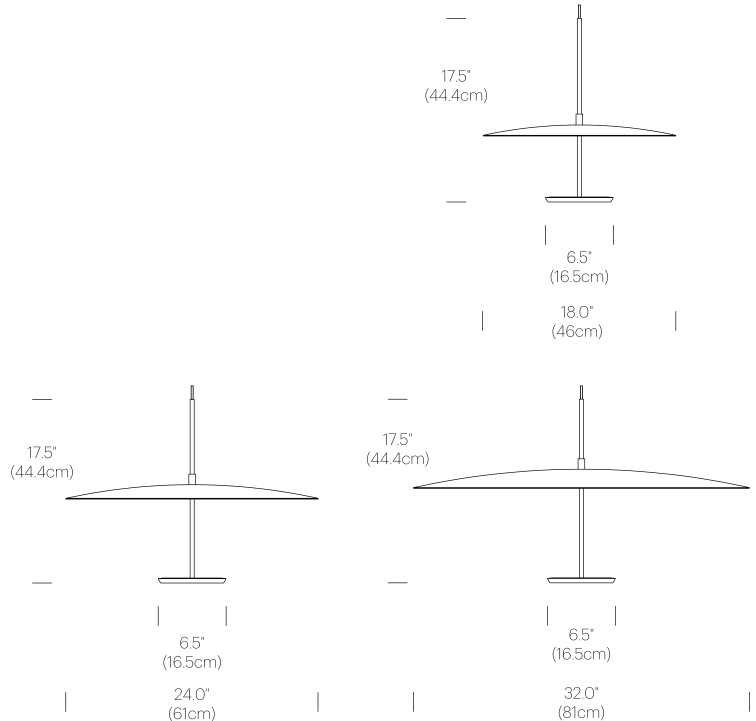

SPECIFICATIONS

Voltage: 120 or 240V 50/60Hz
(100-277V 50/60Hz Available upon request)
Power Consumption: 18W MAX
Color Temperature: 2700-2200K (warm dim) or 3000K CCT, Note: 2700K CCT and 3500K CCT models Available Upon Request on volume orders
Luminosity: 1250 Lumens (850 down/400 up)
Luminaire efficacy: 58 Lumens/Watt
Color Rendition Index: 90 CRI
50K hour lifespan
Cable Length: 10' (3m) (Field cuttable)

PACKAGING WEIGHT AND DIMENSIONS

Sky Solo:	3.1LBS	10" X 19" X 2.4"
(Lamp)	1.4KGS	26cm X 48cm X 6cm
Sky Dome Metal 18:	3.1LBS	21.3" X 20.4" X 2.9"
(Shade)	1.4KGS	54cm X 52cm X 7.3cm
Sky Dome Metal 24:	5.1LBS	27.1" X 26.4" X 3.25"
(Shade)	2.3KGS	69cm X 67cm X 8.2cm
Sky Dome Metal 32:	9.5LBS	35" X 34.8" X 3.9"
(Shade)	4.3KGS	89cm X 88cm X 10cm

WHITE

BRUSHED BRASS

DIMENSIONS

SKY DOME METAL 18, 24, 32

SKY DOME WOOD

DESCRIPTION

The Sky Collection is a modular pendant lighting system featuring multiple shade reflector solutions for various decorative and performance benefits. Sky Dome is available in both spun aluminum and pressed wood shade reflectors that when combined with their powerful 2-sided LED light source gives the lamp a weightless appearance while providing unparalleled illumination in all directions. Sky Dome combined form and function with unsurpassed quality and is available in 2 sizes : 18" (45.8cm) and 24" (61cm).

SPECIFICATIONS

Voltage: 120 or 240V 50/60Hz
(100-277V 50/60Hz Available upon request)
Power Consumption: 18W MAX
Color Temperature: 2700-2200K (warm dim) or 3000K CCT, Note: 2700K CCT and 3500K CCT models Available Upon Request on volume orders
Luminosity: 1250 Lumens (850 down/400 up)
Luminaire efficacy: 58 Lumens/Watt
Color Rendition Index: 90 CRI
50K hour lifespan
Cable Length: 10' (3m) (Field cuttable)
ELV Dimmer recommended