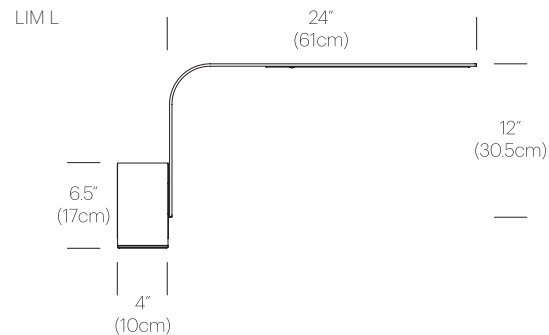

CERTIFICATIONS

FINISHES

BRUSHED ALUMINUM

GRAPHITE

WHITE

DIMENSIONS

PRODUCT CODES

LIM L Table Brushed Silver:	LIM L TBL SLV BR
LIM L Table Black:	LIM L TBL BLK
LIM L Table White:	LIM L TBL WHT
LIM C Brushed Silver:	LIM C SLV
LIM C Black:	LIM C BLK
LIM C White:	LIM C WHT

PACKAGING WEIGHT AND DIMENSIONS

LIM:	8.95LBS	25.5" X 13.5" X 2.5"
	4.1KGS	65cm X 34cm X 6cm

NOTES

Occupancy sensor model available upon request
 Custom requests can be considered on volume orders

Pablo

LIM FLOOR

SPECIFICATIONS

Voltage: 120-240V 50-60Hz
Power consumption: 7W
Color temperature: 3000K
Luminosity: 325 Lumens
Luminaire efficacy: 46 Lumens/Watt
Color Rendition Index: 85 CRI
50K Hour lifespan
Cable length: 10' (304cm)
Global multi-plug adapter available

PACKAGING WEIGHT AND DIMENSIONS

LIM Floor:	12.85LBS	45" X 13.5" X 2.5"
	5.8KGS	114cm X 34cm X 6cm

NOTES

Occupancy sensor model available upon request
Custom requests can be considered on volume orders

Pablo