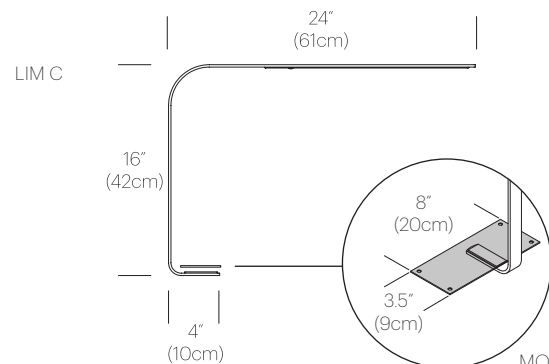

CERTIFICATIONS

FINISHES

BRUSHED ALUMINUM

GRAPHITE

WHITE

DIMENSIONS

PRODUCT CODES

LIM L Table Brushed Silver:	LIM L TBL SLV BR
LIM L Table Black:	LIM L TBL BLK
LIM L Table White:	LIM L TBL WHT
LIM C Brushed Silver:	LIM C SLV
LIM C Black:	LIM C BLK
LIM C White:	LIM C WHT

PACKAGING WEIGHT AND DIMENSIONS

LIM:	8.95LBS	25.5" X 13.5" X 2.5"
	4.1KGS	65cm X 34cm X 6cm

NOTES

Occupancy sensor model available upon request
 Custom requests can be considered on volume orders

Pablo

LIM FLOOR

SPECIFICATIONS

Voltage: 120-240V 50-60Hz
Power consumption: 7W
Color temperature: 3000K
Luminosity: 325 Lumens
Luminaire efficacy: 46 Lumens/Watt
Color Rendition Index: 85 CRI
50K Hour lifespan
Cable length: 10' (304cm)
Global multi-plug adapter available

PACKAGING WEIGHT AND DIMENSIONS

LIM Floor:	12.85LBS	45" X 13.5" X 2.5"
	5.8KGS	114cm X 34cm X 6cm

NOTES

Occupancy sensor model available upon request
Custom requests can be considered on volume orders

Pablo