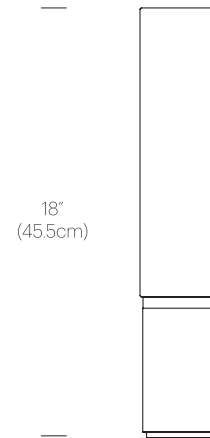

## DIMENSIONS

ELISE 12

ELISE 18

## PACKAGING WEIGHT AND DIMENSIONS

Elise 12:	2.75LBS	12.5" X 4.5" X 4"
	1.2KGS	32cm X 11cm X 10cm
Elise 18:	3.3LBS	18.5" X 5" X 4"
	1.5KGS	47cm X 13cm X 10cm

## DIMENSIONS