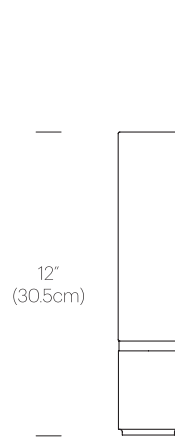

## DIMENSIONS

ELISE 12

ELISE 18

## PACKAGING WEIGHT AND DIMENSIONS

Elise 12:	2.75LBS	12.5" X 4.5" X 4"
	1.2KGS	32cm X 11cm X 10cm
Elise 18:	3.3LBS	18.5" X 5" X 4"
	1.5KGS	47cm X 13cm X 10cm

## DIMENSIONS