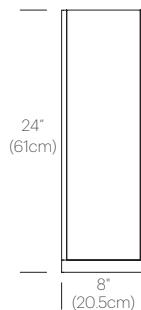

## SPECIFICATIONS

Voltage: 120V or 240V

Cable length: 6' (182cm)

## DIMENSIONS

CORTINA 24

## DIMENSIONS