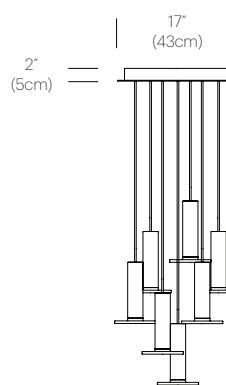

CIELO CHANDELIER 7