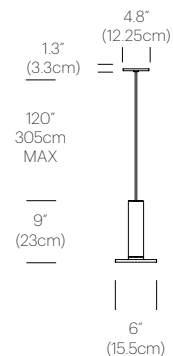

CERTIFICATIONS

PACKAGING WEIGHT AND DIMENSIONS

Cielo:	3.65LBS	11" X 7.5" X 7.5"
	1.7KGS	28cm X 19cm X 19cm

NOTES

Custom requests can be considered on volume order

FINISHES

WHITE/
WHITE/
WHITE CABLE

WHITE/
WHITE/
TURQUOISE CABLE

WHITE/
MOSS/
COPPER CABLE

WHITE/
TOMATO/
COPPER CABLE

GRAY/
GRAY/
GRAY CABLE

BLACK/
BLACK/
BLACK CABLE

SATIN ALUMINUM/
GRAY CABLE

DIMENSIONS

CIELO

CIELO CHANDELIER