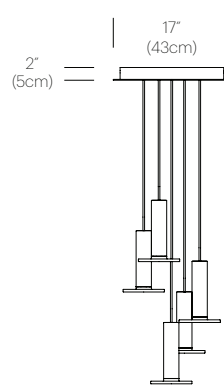

CERTIFICATIONS

PACKAGING WEIGHT AND DIMENSIONS

Cielo:	3.65LBS	11" X 7.5" X 7.5"
	1.7KGS	28cm X 19cm X 19cm

NOTES

Custom requests can be considered on volume order

FINISHES

WHITE/
WHITE/
WHITE CABLE

WHITE/
WHITE/
TURQUOISE CABLE

CERTIFICATIONS

PACKAGING WEIGHT AND DIMENSIONS

Cielo:	3.65LBS	11" X 7.5" X 7.5"
	1.7KGS	28cm X 19cm X 19cm
Chandelier canopy 17":	15LBS	22" X 22" X 6"
	6.8KGS	56cm X 56cm X 15cm
Chandelier canopy 26":	30LBS	32" X 32" X 6"
	13.6KGS	81cm X 81cm X 15cm

GRAY/
GRAY/
GRAY CABLE

BLACK/
BLACK/
BLACK CABLE

SATIN ALUMINUM/
GRAY CABLE

CIELO CANOPY

WHITE

DIMENSIONS

CIELO CHANDELIER 3

CIELO CHANDELIER 5