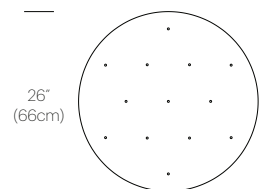

CIELO CHANDELIER CANOPY 13