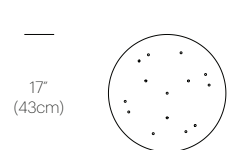

CIELO CHANDELIER CANOPY 3, 5, 7