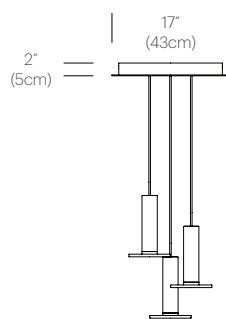

CERTIFICATIONS

PACKAGING WEIGHT AND DIMENSIONS

Cielo:	3.65LBS	11" X 7.5" X 7.5"
	1.7KGS	28cm X 19cm X 19cm

NOTES

Custom requests can be considered on volume order

FINISHES

WHITE/
WHITE/
WHITE CABLE

WHITE/
WHITE/
TURQUOISE CABLE

CERTIFICATIONS

PACKAGING WEIGHT AND DIMENSIONS

Cielo:	3.65LBS	11" X 7.5" X 7.5"
	1.7KGS	28cm X 19cm X 19cm
Chandelier canopy 17":	15LBS	22" X 22" X 6"
	6.8KGS	56cm X 56cm X 15cm
Chandelier canopy 26":	30LBS	32" X 32" X 6"
	13.6KGS	81cm X 81cm X 15cm

GRAY/
GRAY/
GRAY CABLE

BLACK/
BLACK/
BLACK CABLE

SATIN ALUMINUM/
GRAY CABLE

CIELO CANOPY

WHITE

DIMENSIONS

CIELO CHANDELIER 3

CIELO CHANDELIER 5