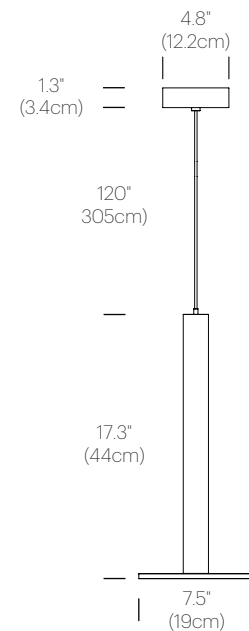

LIGHT CONTROL

Hard-wired, dimmable

FEATURES

Energy efficient flat panel technology
Fully Dimmable
Glare-free illumination

SPECIFICATIONS

Voltage: 120V, 240V, or 277V 50/60Hz
Power Consumption: 18W
Color Temperature: 2700K
Note: 3000K/3500K models Available upon Request
Luminosity: 1200 Lumens
Luminaire efficacy: 58 Lumens/Watt
Color Rendition Index: 91 CRI
50K hour lifespan
Cable Length: 10' (3m) (Adjustable height)

CERTIFICATIONS

PACKAGING WEIGHT AND DIMENSIONS

Cielo XL:	4.25LBS	8" X 19.5"
	2KG	20cm X 49.5cm

FINISHES

DIMENSIONS

CIELO XL

CIELO XL MULTI-LIGHT

DESCRIPTION

Cielo XL's stunning machined aluminum design can be suspended in a variety of unique custom arrangements with both round and linear canopy solutions. With Cielo XL Multi-Light, up to 9 lamps can be grouped together in a variety mixed sizes to form impressive luminaire displays. Both size and shape of the grouping is controlled by lamp quantity and positioning relative to the Multi-Light canopy. Swag mounts are provided to extend the lights out into space along with an ample height adjustable cord length of 10' (304cm) to offer a wide range of unique custom configurations.

MULTI-PORT CANOPY

WHITE

BLACK

LINEAR

ROUND

MULTI-LIGHT CANOPY DIMENSIONS

9"
(22.8cm)

12"
(30.5cm)